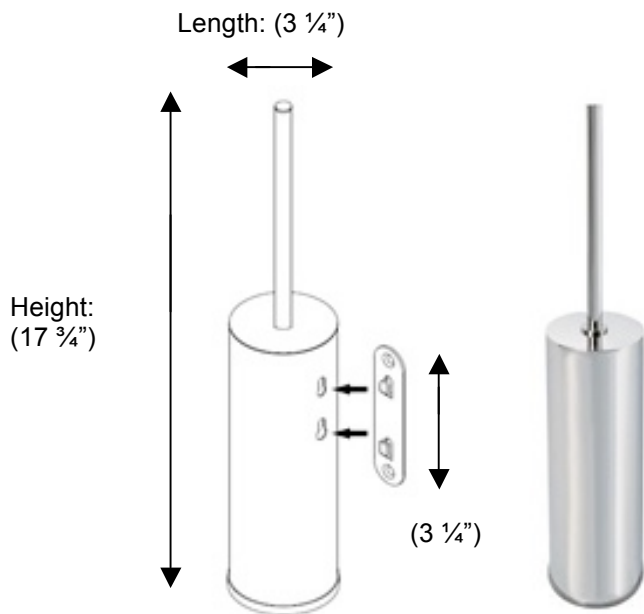

ESSENTIALS

53597 Wall mounted WC brush

**Description:**

Wall mounted WC brush

Finishes:

CR – Chrome

NI – Polished Nickel

ES – Satin Nickel

Material:

Brass

Plastic brush/insert

Base Diameter: (3 1/4")**Brush:** Black plastic

Country of Origin:	Portugal
---------------------------	----------

All Dimensions are approximate