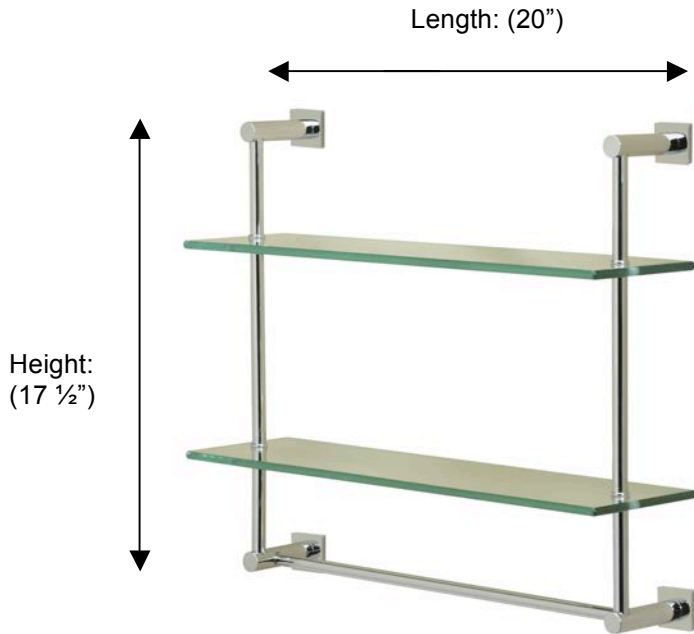

ESSENTIALS/BRAGA

67308 TWO TIER SHELF AND TOWEL RAIL

**Description:**

Two tier shelf and towel rail with Braga backplates

Finishes:

CR – Chrome
NI – Polished Nickel
ES – Satin Nickel

Material:

Brass

Method of Fixing:

Direct to wall

Country of Origin:	Portugal
	

All Dimensions are approximate