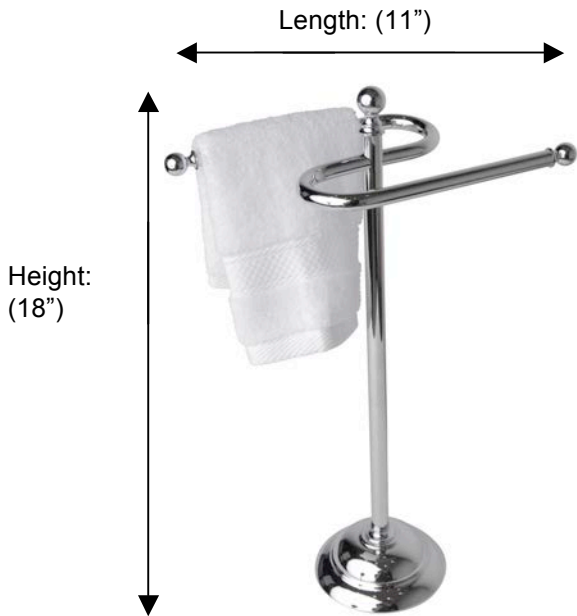

## 53507 FREESTANDING DOUBLE GUEST TOWEL HOLDER

**Description:**

Freestanding Double Guest Towel Holder

**Finishes:**

CR – Chrome

NI – Polished Nickel

ES – Satin Nickel

**Material:**

Brass

<b>Country of Origin:</b>	Portugal
---------------------------	----------

All Dimensions are approximate