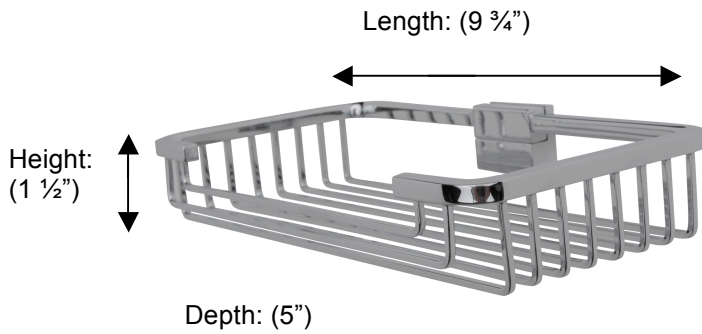

## 53643 SOAP & SPONGE BASKET

**Description:**

Detachable soap & sponge basket, round profile, medium

**Finishes:**

CR – Chrome

NI – Polished Nickel

ES – Satin Nickel

**Material:**

Brass

**Method of Fixing:**

Direct to wall

<b>Country of Origin:</b>	Portugal
---------------------------	----------

All Dimensions are approximate