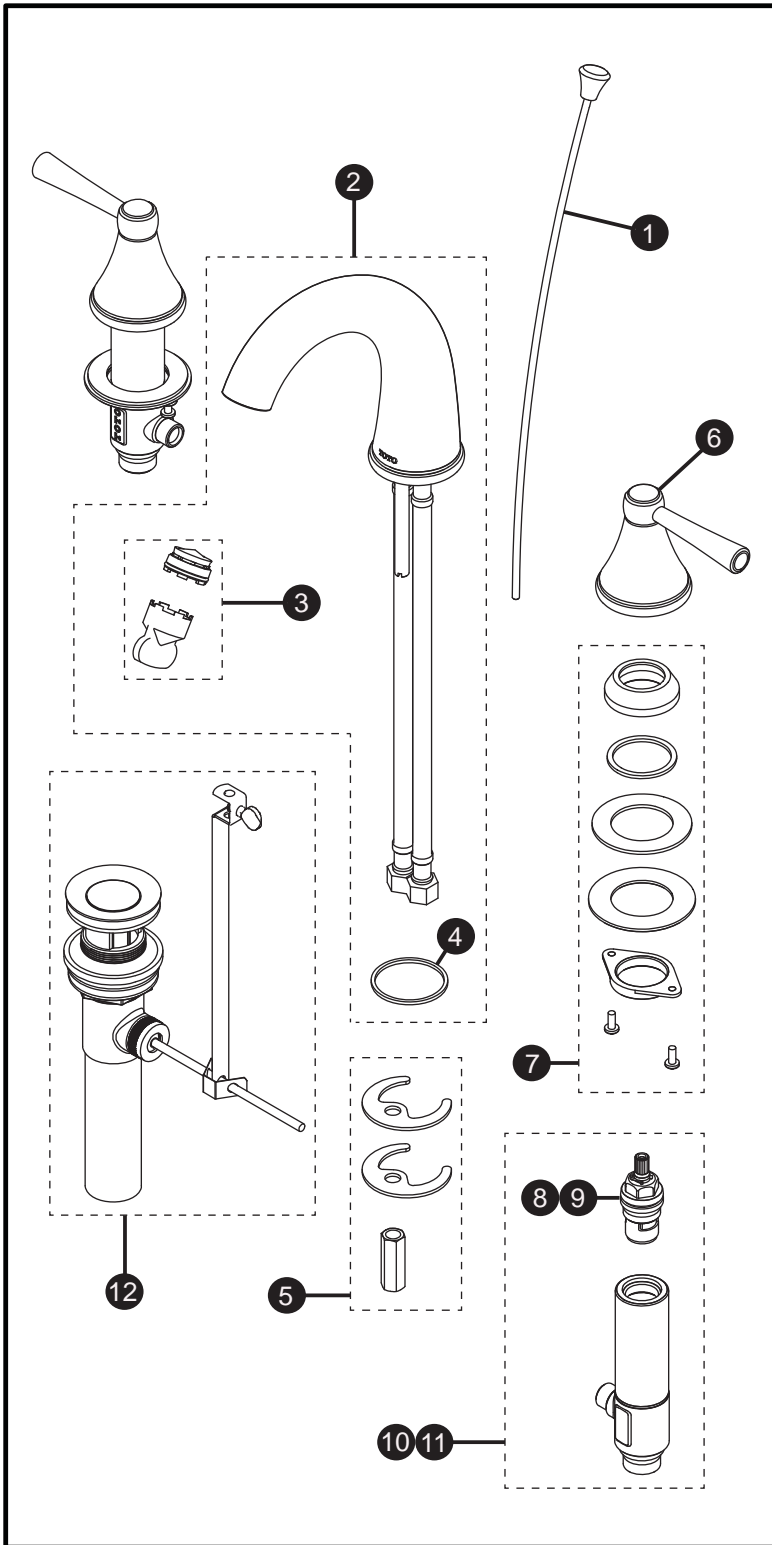

Silas™
Widespread Lavatory Faucet

Item	Part	Description
1*	THP4878#\$\$	Lift Rod with Knob
2*	THP4855#\$\$	Spout Assembly
3	THP4869	Aerator and Key
4	THP4932	Gasket
5	THP4859	Mounting Hardware, Spout
6*	THP4870#\$\$	Handle Assembly
7	THP4863	Mounting Hardware, Valve
8	THP4865	Cartridge, Hot
9	THP4864	Cartridge, Cold
10	THP4867	Valve Assembly, Hot
11	THP4866	Valve Assembly, Cold
12*	THP4856#\$\$	Drain Assembly

* Please specify finish when ordering

LEGEND	
\$\$	= Denotes Finish
#CP	= Polished Chrome
#BN	= Brushed Nickel
#PN	= Polished Nickel