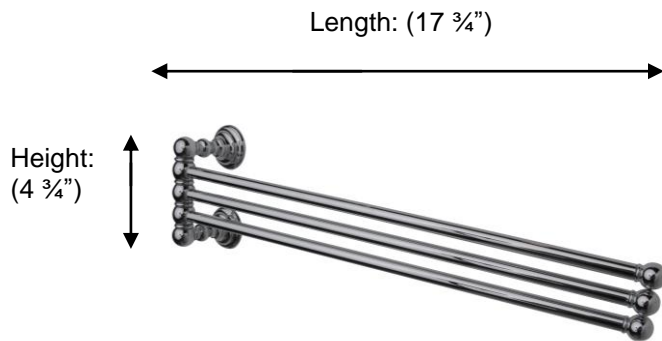

## 66370 Adjustable Towel Rail

Depth: (2 5/8")

Arm length: (16")

Arm ends

### Description:

Adjustable towel rail, 17"

### Material:

Brass

**Backplate Diameter:** (1 3/4")

### Method of Fixing:

Direct to wall

**Country of Origin:**

Portugal

All Dimensions are approximate