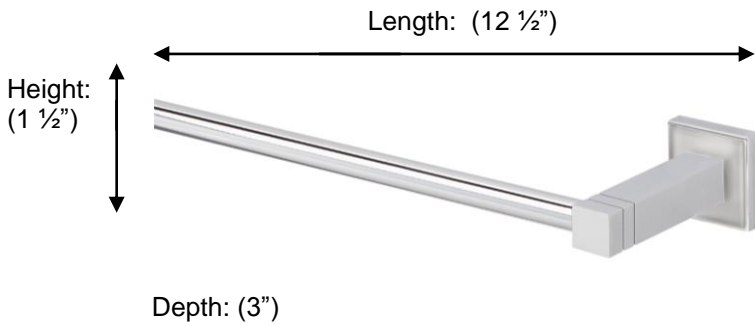

CUBIS PLUS

67443 Towel Rail

Description:
Towel rail, 12"

Finishes:
CR – Chrome
ES – Satin Nickel

Material:
Brass

Backplate Dimension: (1 1/2")

Method of Fixing:
Direct to wall

Country of Origin:

Portugal

All Dimensions are approximate