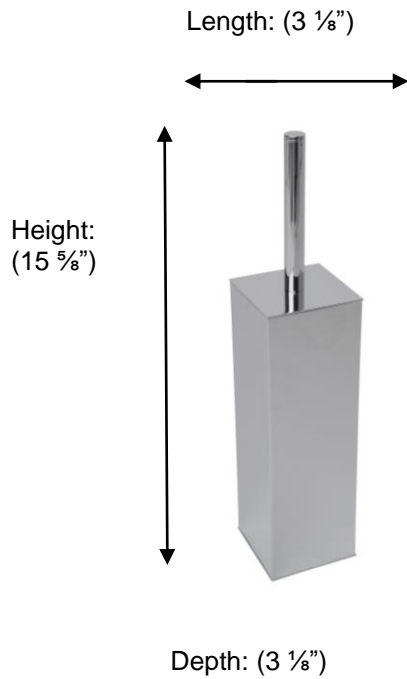

BRAGA

67699 Freestanding WC Brush

**Description:**

Freestanding WC Brush, Square

Finishes:

CR – Chrome

NI – Polished Nickel

ES – Satin Nickel

Material:

Brass

Country of Origin:	Portugal
---------------------------	----------

All Dimensions are approximate