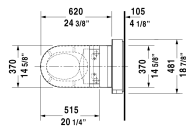

Starck 3 Toilet floor standing # 2158590000 / 21585900001 | < 14 5/8" X 24 3/8" Inch >|

Toilet floor standing	Dimension	Weight	Order number
US-version for Geberith Monolith, washdown model, only in combination with SensoWash, Comfort height 16 1/2", elongated, connecting elements for SensoWash with concealed connections included, cUPC listed, horizontal outlet, hardware included			
Colors			
00 White			
Variant			
	14 5/8" X 24 3/8" Inch	71.6 lb	2158590000
	14 5/8" X 24 3/8" Inch	71.6 lb	21585900001
Infobox			
Only in combination with Geberit Monolith Art. No. 131.126.SF.1 (white), Art. No. 131.126.SG.1 (black) and Geberit S-bend for US Art. No. 131.127.29.1			

All drawings contain the necessary measurements which are subject to standard tolerances. They are stated in inch & mm and are non-binding. Exact measurements, in particular for customized installation scenarios, can only be taken from the finished ceramic piece.