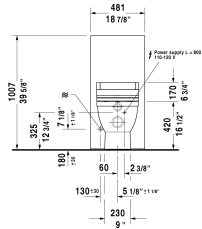

Starck 3 Toilet floor standing # 2158590000 / 21585900001 | < 14 5/8" X 24 3/8" Inch >|

Toilet floor standing	Dimension	Weight	Order number
US-version for Geberith Monolith, washdown model, only in combination with SensoWash, Comfort height 16 1/2", elongated, connecting elements for SensoWash with concealed connections included, cUPC listed, horizontal outlet, hardware included			
Colors			
00 White			
Variant			
	14 5/8" X 24 3/8" Inch	71.6 lb	2158590000
	14 5/8" X 24 3/8" Inch	71.6 lb	21585900001
Infobox			
Only in combination with Geberit Monolith Art. No. 131.126.SF.1 (white), Art. No. 131.126.SG.1 (black) and Geberit S-bend for US Art. No. 131.127.29.1			

All drawings contain the necessary measurements which are subject to standard tolerances. They are stated in inch & mm and are non-binding. Exact measurements, in particular for customized installation scenarios, can only be taken from the finished ceramic piece.