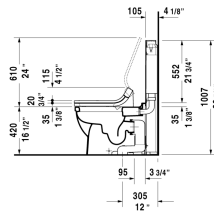

Starck 3 Toilet floor standing # 2158590000 / 21585900001 | < 14 5/8" X 24 3/8" Inch >|

Toilet floor standing	Dimension	Weight	Order number
US-version for Geberith Monolith, washdown model, only in combination with SensoWash, Comfort height 16 1/2", elongated, connecting elements for SensoWash with concealed connections included, cUPC listed, horizontal outlet, hardware included			
Colors			
00 White			
Variant			
	14 5/8" X 24 3/8" Inch	71.6 lb	2158590000
	14 5/8" X 24 3/8" Inch	71.6 lb	21585900001
Infobox			
Only in combination with Geberit Monolith Art. No. 131.126.SF.1 (white), Art. No. 131.126.SG.1 (black) and Geberit S-bend for US Art. No. 131.127.29.1			

All drawings contain the necessary measurements which are subject to standard tolerances. They are stated in inch & mm and are non-binding. Exact measurements, in particular for customized installation scenarios, can only be taken from the finished ceramic piece.