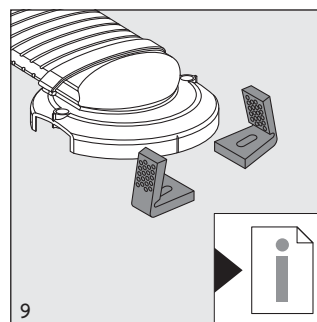

Mounting notes please refer to the installation manual Geberit Monolith.

Instrucciones de instalación, consulte las instrucciones de montaje Geberit Monolith.

Notice d'installation, reportez-vous aux instructions de montage Geberit Monolith.