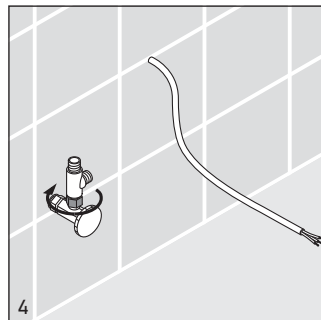

Mounting notes please refer to the installation manual Geberit Monolith.

Instrucciones de instalación, consulte las instrucciones de montaje Geberit Monolith.

Notice d'installation, reportez-vous aux instructions de montage Geberit Monolith.