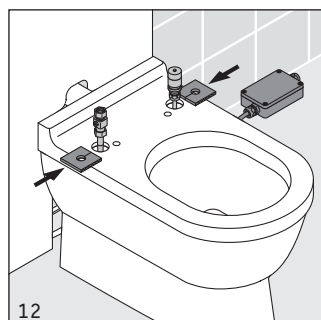

Mounting notes please refer to the installation manual Geberit Monolith.

Instrucciones de instalación, consulte las instrucciones de montaje Geberit Monolith.

Notice d'installation, reportez-vous aux instructions de montage Geberit Monolith.