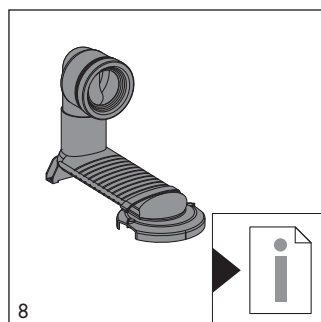

Mounting notes please refer to the installation manual Geberit Monolith.

Instrucciones de instalación, consulte las instrucciones de montaje Geberit Monolith.

Notice d'installation, reportez-vous aux instructions de montage Geberit Monolith.