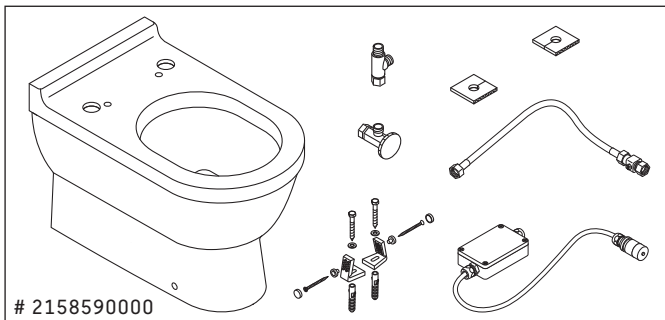

Mounting notes please refer to the installation manual Geberit Monolith.

Instrucciones de instalación, consulte las instrucciones de montaje Geberit Monolith.

Notice d'installation, reportez-vous aux instructions de montage Geberit Monolith.