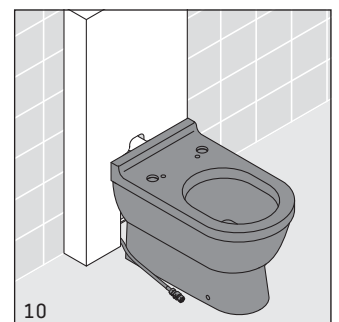

Mounting notes please refer to the installation manual Geberit Monolith.

Instrucciones de instalación, consulte las instrucciones de montaje Geberit Monolith.

Notice d'installation, reportez-vous aux instructions de montage Geberit Monolith.