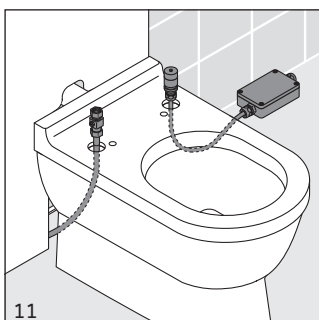

Mounting notes please refer to the installation manual Geberit Monolith.

Instrucciones de instalación, consulte las instrucciones de montaje Geberit Monolith.

Notice d'installation, reportez-vous aux instructions de montage Geberit Monolith.