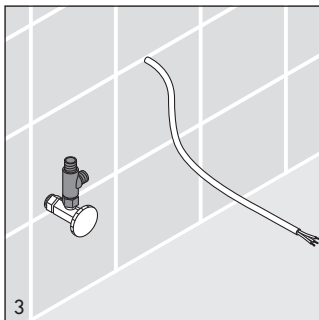

Mounting notes please refer to the installation manual Geberit Monolith.

Instrucciones de instalación, consulte las instrucciones de montaje Geberit Monolith.

Notice d'installation, reportez-vous aux instructions de montage Geberit Monolith.