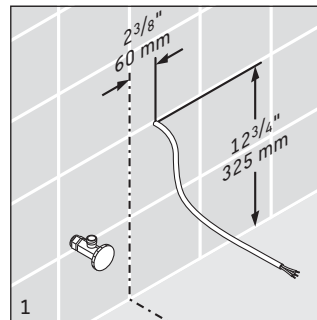

Mounting notes please refer to the installation manual Geberit Monolith.

Instrucciones de instalación, consulte las instrucciones de montaje Geberit Monolith.

Notice d'installation, reportez-vous aux instructions de montage Geberit Monolith.