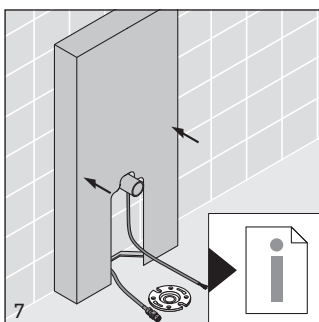

Mounting notes please refer to the installation manual Geberit Monolith.

Instrucciones de instalación, consulte las instrucciones de montaje Geberit Monolith.

Notice d'installation, reportez-vous aux instructions de montage Geberit Monolith.