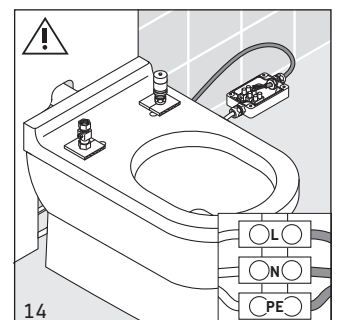

Mounting notes please refer to the installation manual Geberit Monolith.

Instrucciones de instalación, consulte las instrucciones de montaje Geberit Monolith.

Notice d'installation, reportez-vous aux instructions de montage Geberit Monolith.