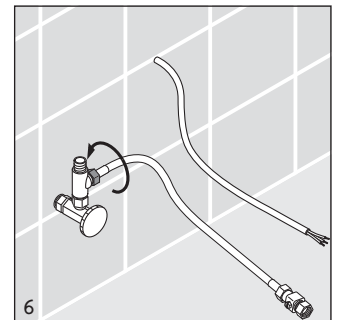

Mounting notes please refer to the installation manual Geberit Monolith.

Instrucciones de instalación, consulte las instrucciones de montaje Geberit Monolith.

Notice d'installation, reportez-vous aux instructions de montage Geberit Monolith.