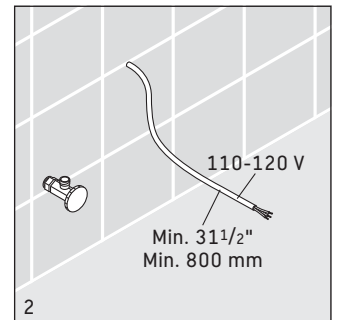

Mounting notes please refer to the installation manual Geberit Monolith.

Instrucciones de instalación, consulte las instrucciones de montaje Geberit Monolith.

Notice d'installation, reportez-vous aux instructions de montage Geberit Monolith.