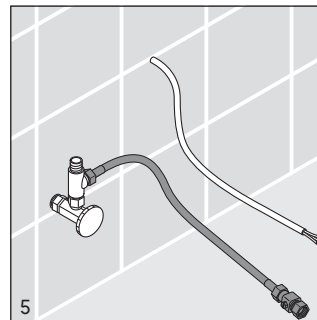

Mounting notes please refer to the installation manual Geberit Monolith.

Instrucciones de instalación, consulte las instrucciones de montaje Geberit Monolith.

Notice d'installation, reportez-vous aux instructions de montage Geberit Monolith.