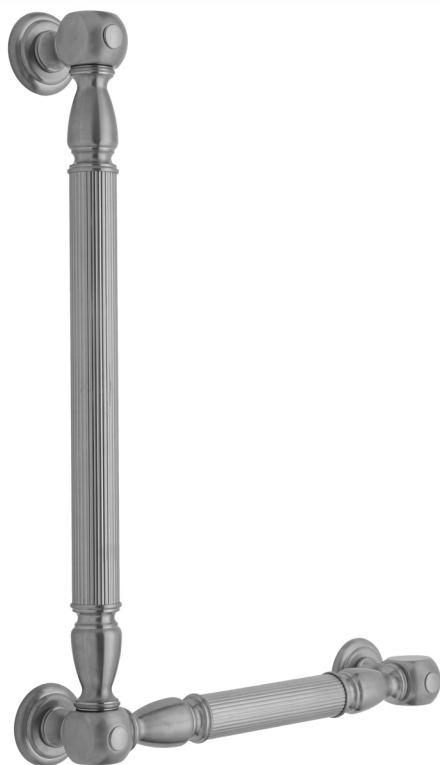

## G21 32H x 24W 90° Right Hand Grab Bar

Model #: **G21-32H-24W-RH-**

### FEATURES:

- Structurally engineered 90° angle
- ADA compliant when properly installed
- Horizontal section can be used as towel bar
- Style options to complement all collections
- Optional handshower sliders can be added to either bar only upon initial order
- All grab bars can be custom sized. Contact JACLO for pricing & availability
- Grab bars over 32" require middle post
- Grab bars 24" or longer are NOT AVAILABLE in PG or SG. For large quantity orders, please contact [hospitality@jaclo.com](mailto:hospitality@jaclo.com)

### AVAILABLE FINISHES:

Polished Chrome (PCH)	Satin Chrome (SC)	Bronze Umber (BU)
Satin Nickel (SN)	Pewter (PEW)	Caramel Bronze (CB)
Polished Nickel (PN)	Antique Brass (AB)	Antique Copper (ACU)
Oil-Rubbed Bronze (ORB)	Polished Brass (PB)	Polished Copper (PCU)
Vintage Bronze (VB)	Satin Brass (SB)	Matte Black (MBK)
Black Nickel (BKN)	White (WH)	Unlacquered Brass (ULB)
Satin Cooper (SCU)	Almond (ALD)	Amber (AMB)
Azure Blue (AZB)	Coral (COR)	Mint Green (GRN)
Stone Grey (GRY)	Lilac (LAC)	Light Blue (LBL)
Limon (LIM)	Plum (PLM)	Pink (PNK)
Red (RED)	Graphite (GPH)	
Aged Unlacquered Brass (AUB)		

### SPECIFICATION DRAWING:

BRASS LUXURY GRAB BAR			
PART. #	DESCRIPTION	A H	B W
G21-12H-12W	CENTER TO CENTER	12"	12"
G21-12H-16W	CENTER TO CENTER	12"	16"
G21-12H-24W	CENTER TO CENTER	12"	24"
G21-12H-32W	CENTER TO CENTER	12"	32"
G21-16H-12W	CENTER TO CENTER	16"	12"
G21-16H-16W	CENTER TO CENTER	16"	16"
G21-16H-24W	CENTER TO CENTER	16"	24"
G21-16H-32W	CENTER TO CENTER	16"	32"
G21-24H-12W	CENTER TO CENTER	24"	12"
G21-24H-16W	CENTER TO CENTER	24"	16"
G21-24H-24W	CENTER TO CENTER	24"	24"
G21-24H-32W	CENTER TO CENTER	24"	32"
G21-32H-12W	CENTER TO CENTER	32"	12"
G21-32H-16W	CENTER TO CENTER	32"	16"
G21-32H-24W	CENTER TO CENTER	32"	24"
G21-32H-32W	CENTER TO CENTER	32"	32"