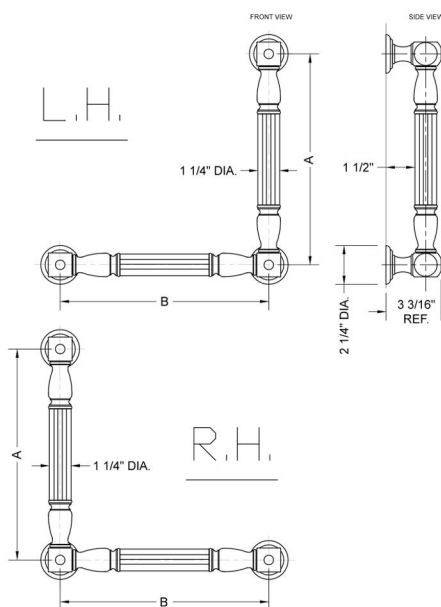

## G21 32H x 24W 90° Right Hand Grab Bar

Model #: **G21-32H-24W-RH-**

### FEATURES:

- Structurally engineered 90° angle
- ADA compliant when properly installed
- Horizontal section can be used as towel bar
- Style options to complement all collections
- Optional handshower sliders can be added to either bar only upon initial order
- All grab bars can be custom sized. Contact JACLO for pricing & availability
- Grab bars over 32" require middle post
- Grab bars 24" or longer are NOT AVAILABLE in PG or SG. For large quantity orders, please contact [hospitality@jaclo.com](mailto:hospitality@jaclo.com)

### SPECIFICATION DRAWING:

BRASS LUXURY GRAB BAR			
PART. #	DESCRIPTION	A H	B W
G21-12H-12W	CENTER TO CENTER	12"	12"
G21-12H-16W	CENTER TO CENTER	12"	16"
G21-12H-24W	CENTER TO CENTER	12"	24"
G21-12H-32W	CENTER TO CENTER	12"	32"
G21-16H-12W	CENTER TO CENTER	16"	12"
G21-16H-16W	CENTER TO CENTER	16"	16"
G21-16H-24W	CENTER TO CENTER	16"	24"
G21-16H-32W	CENTER TO CENTER	16"	32"
G21-24H-12W	CENTER TO CENTER	24"	12"
G21-24H-16W	CENTER TO CENTER	24"	16"
G21-24H-24W	CENTER TO CENTER	24"	24"
G21-24H-32W	CENTER TO CENTER	24"	32"
G21-32H-12W	CENTER TO CENTER	32"	12"
G21-32H-16W	CENTER TO CENTER	32"	16"
G21-32H-24W	CENTER TO CENTER	32"	24"
G21-32H-32W	CENTER TO CENTER	32"	32"