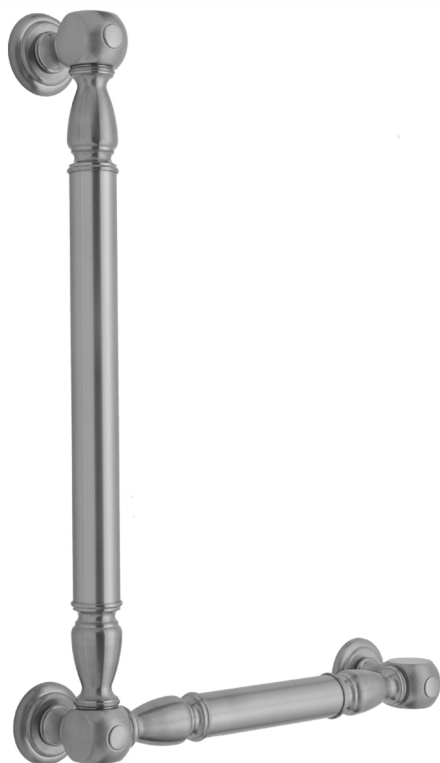

G20 32H x 24W 90° Right Hand Grab Bar

Model #: **G20-32H-24W-RH-**

FEATURES:

- Structurally engineered 90° angle
- ADA compliant when properly installed
- Horizontal section can be used as towel bar
- Style options to complement all collections
- Optional handshower sliders can be added to either bar only upon initial order
- All grab bars can be custom sized. Contact JACLO for pricing & availability
- Grab bars over 32" require middle post
- Grab bars 24" or longer are NOT AVAILABLE in PG or SG. For large quantity orders, please contact hospitality@jaclo.com

AVAILABLE FINISHES:

Polished Chrome (PCH)	Satin Chrome (SC)	Bronze Umber (BU)
Satin Nickel (SN)	Pewter (PEW)	Caramel Bronze (CB)
Polished Nickel (PN)	Antique Brass (AB)	Antique Copper (ACU)
Oil-Rubbed Bronze (ORB)	Polished Brass (PB)	Polished Copper (PCU)
Vintage Bronze (VB)	Satin Brass (SB)	Matte Black (MBK)
Black Nickel (BKN)	White (WH)	Unlacquered Brass (ULB)
Satin Cooper (SCU)	Almond (ALD)	Amber (AMB)
Azure Blue (AZB)	Coral (COR)	Mint Green (GRN)
Stone Grey (GRY)	Lilac (LAC)	Light Blue (LBL)
Limon (LIM)	Plum (PLM)	Pink (PNK)
Red (RED)	Graphite (GPH)	
Aged Unlacquered Brass (AUB)		

SPECIFICATION DRAWING:

BRASS LUXURY GRAB BAR			
PART. #	DESCRIPTION	A H	B W
G20-12H-12W	CENTER TO CENTER	12"	12"
G20-12H-16W	CENTER TO CENTER	12"	16"
G20-12H-24W	CENTER TO CENTER	12"	24"
G20-12H-32W	CENTER TO CENTER	12"	32"
G20-16H-12W	CENTER TO CENTER	16"	12"
G20-16H-16W	CENTER TO CENTER	16"	16"
G20-16H-24W	CENTER TO CENTER	16"	24"
G20-16H-32W	CENTER TO CENTER	16"	32"
G20-24H-12W	CENTER TO CENTER	24"	12"
G20-24H-16W	CENTER TO CENTER	24"	16"
G20-24H-24W	CENTER TO CENTER	24"	24"
G20-24H-32W	CENTER TO CENTER	24"	32"
G20-32H-12W	CENTER TO CENTER	32"	12"
G20-32H-16W	CENTER TO CENTER	32"	16"
G20-32H-24W	CENTER TO CENTER	32"	24"
G20-32H-32W	CENTER TO CENTER	32"	32"