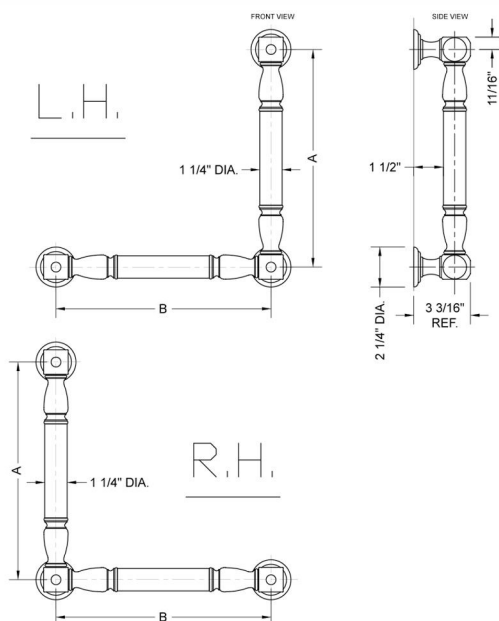

G20 32H x 24W 90° Right Hand Grab Bar

Model #: **G20-32H-24W-RH-**

FEATURES:

- Structurally engineered 90° angle
- ADA compliant when properly installed
- Horizontal section can be used as towel bar
- Style options to complement all collections
- Optional handshower sliders can be added to either bar only upon initial order
- All grab bars can be custom sized. Contact JACLO for pricing & availability
- Grab bars over 32" require middle post
- Grab bars 24" or longer are NOT AVAILABLE in PG or SG. For large quantity orders, please contact hospitality@jaclo.com

SPECIFICATION DRAWING:

BRASS LUXURY GRAB BAR			
PART. #	DESCRIPTION	A H	B W
G20-12H-12W	CENTER TO CENTER	12"	12"
G20-12H-16W	CENTER TO CENTER	12"	16"
G20-12H-24W	CENTER TO CENTER	12"	24"
G20-12H-32W	CENTER TO CENTER	12"	32"
G20-16H-12W	CENTER TO CENTER	16"	12"
G20-16H-16W	CENTER TO CENTER	16"	16"
G20-16H-24W	CENTER TO CENTER	16"	24"
G20-16H-32W	CENTER TO CENTER	16"	32"
G20-24H-12W	CENTER TO CENTER	24"	12"
G20-24H-16W	CENTER TO CENTER	24"	16"
G20-24H-24W	CENTER TO CENTER	24"	24"
G20-24H-32W	CENTER TO CENTER	24"	32"
G20-32H-12W	CENTER TO CENTER	32"	12"
G20-32H-16W	CENTER TO CENTER	32"	16"
G20-32H-24W	CENTER TO CENTER	32"	24"
G20-32H-32W	CENTER TO CENTER	32"	32"