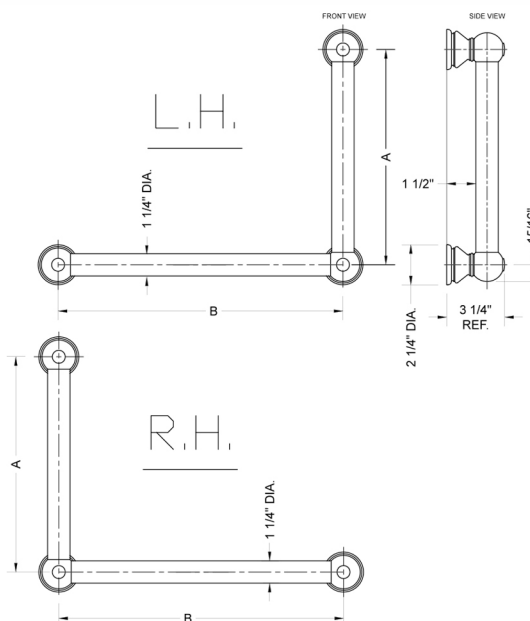

## G30 32H x 24W 90° Right Hand Grab Bar

Model #: **G30-32H-24W-RH-**

### FEATURES:

- Structurally engineered 90° angle
- ADA compliant when properly installed
- Horizontal section can be used as towel bar
- Style options to complement all collections
- Optional handshower sliders can be added to either bar only upon initial order
- All grab bars can be custom sized. Contact JACLO for pricing & availability
- Grab bars over 32" require middle post
- Grab bars 24" or longer are NOT AVAILABLE in PG or SG. For large quantity orders, please contact [hospitality@jaclo.com](mailto:hospitality@jaclo.com)

### SPECIFICATION DRAWING:

BRASS LUXURY GRAB BAR			
PART. #	DESCRIPTION	A H	B W
G30-12H-12W	CENTER TO CENTER	12"	12"
G30-12H-16W	CENTER TO CENTER	12"	16"
G30-12H-24W	CENTER TO CENTER	12"	24"
G30-12H-32W	CENTER TO CENTER	12"	32"
G30-16H-12W	CENTER TO CENTER	16"	12"
G30-16H-16W	CENTER TO CENTER	16"	16"
G30-16H-24W	CENTER TO CENTER	16"	24"
G30-16H-32W	CENTER TO CENTER	16"	32"
G30-24H-12W	CENTER TO CENTER	24"	12"
G30-24H-16W	CENTER TO CENTER	24"	16"
G30-24H-24W	CENTER TO CENTER	24"	24"
G30-24H-32W	CENTER TO CENTER	24"	32"
G30-32H-12W	CENTER TO CENTER	32"	12"
G30-32H-16W	CENTER TO CENTER	32"	16"
G30-32H-24W	CENTER TO CENTER	32"	24"
G30-32H-32W	CENTER TO CENTER	32"	32"