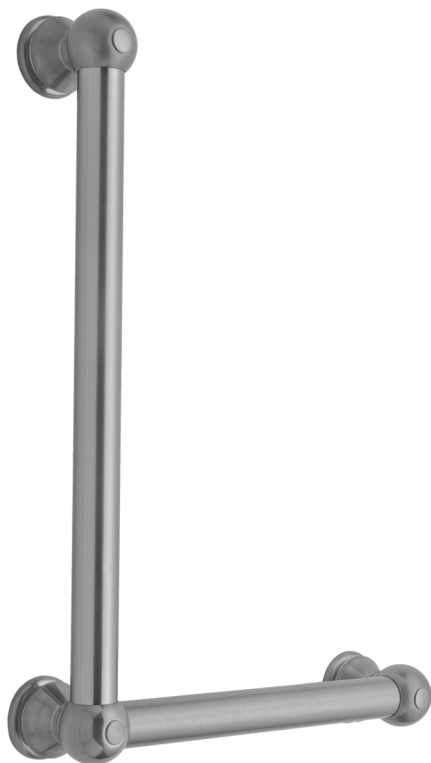

## G30 32H x 24W 90° Right Hand Grab Bar

Model #: **G30-32H-24W-RH-**

### FEATURES:

- Structurally engineered 90° angle
- ADA compliant when properly installed
- Horizontal section can be used as towel bar
- Style options to complement all collections
- Optional handshower sliders can be added to either bar only upon initial order
- All grab bars can be custom sized. Contact JACLO for pricing & availability
- Grab bars over 32" require middle post
- Grab bars 24" or longer are NOT AVAILABLE in PG or SG. For large quantity orders, please contact [hospitality@jaclo.com](mailto:hospitality@jaclo.com)

### AVAILABLE FINISHES:

Polished Chrome (PCH)	Satin Chrome (SC)	Bronze Umber (BU)
Satin Nickel (SN)	Pewter (PEW)	Caramel Bronze (CB)
Polished Nickel (PN)	Antique Brass (AB)	Antique Copper (ACU)
Oil-Rubbed Bronze (ORB)	Polished Brass (PB)	Polished Copper (PCU)
Vintage Bronze (VB)	Satin Brass (SB)	Matte Black (MBK)
Black Nickel (BKN)	White (WH)	Unlacquered Brass (ULB)
Satin Cooper (SCU)	Almond (ALD)	Amber (AMB)
Azure Blue (AZB)	Coral (COR)	Mint Green (GRN)
Stone Grey (GRY)	Lilac (LAC)	Light Blue (LBL)
Limon (LIM)	Plum (PLM)	Pink (PNK)
Red (RED)	Graphite (GPH)	
Aged Unlacquered Brass (AUB)		

### SPECIFICATION DRAWING:

BRASS LUXURY GRAB BAR			
PART. #	DESCRIPTION	A H	B W
G30-12H-12W	CENTER TO CENTER	12"	12"
G30-12H-16W	CENTER TO CENTER	12"	16"
G30-12H-24W	CENTER TO CENTER	12"	24"
G30-12H-32W	CENTER TO CENTER	12"	32"
G30-16H-12W	CENTER TO CENTER	16"	12"
G30-16H-16W	CENTER TO CENTER	16"	16"
G30-16H-24W	CENTER TO CENTER	16"	24"
G30-16H-32W	CENTER TO CENTER	16"	32"
G30-24H-12W	CENTER TO CENTER	24"	12"
G30-24H-16W	CENTER TO CENTER	24"	16"
G30-24H-24W	CENTER TO CENTER	24"	24"
G30-24H-32W	CENTER TO CENTER	24"	32"
G30-32H-12W	CENTER TO CENTER	32"	12"
G30-32H-16W	CENTER TO CENTER	32"	16"
G30-32H-24W	CENTER TO CENTER	32"	24"
G30-32H-32W	CENTER TO CENTER	32"	32"