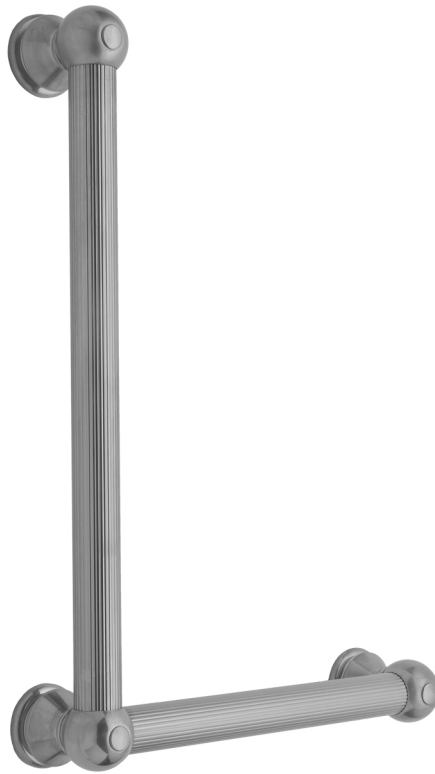

G33 32H x 24W 90° Right Hand Grab Bar

Model #: G33-32H-24W-RH-

FEATURES:

- Structurally engineered 90° angle
- ADA compliant when properly installed
- Horizontal section can be used as towel bar
- Style options to complement all collections
- Optional handshower sliders can be added to either bar only upon initial order
- All grab bars can be custom sized. Contact JACLO for pricing & availability
- Grab bars over 32" require middle post
- Grab bars 24" or longer are NOT AVAILABLE in PG or SG. For large quantity orders, please contact hospitality@jaclo.com

AVAILABLE FINISHES:

Polished Chrome (PCH)	Satin Chrome (SC)	Bronze Umber (BU)
Satin Nickel (SN)	Pewter (PEW)	Caramel Bronze (CB)
Polished Nickel (PN)	Antique Brass (AB)	Antique Copper (ACU)
Oil-Rubbed Bronze (ORB)	Polished Brass (PB)	Polished Copper (PCU)
Vintage Bronze (VB)	Satin Brass (SB)	Matte Black (MBK)
Black Nickel (BKN)	White (WH)	Unlacquered Brass (ULB)
Satin Cooper (SCU)	Almond (ALD)	Amber (AMB)
Azure Blue (AZB)	Coral (COR)	Mint Green (GRN)
Stone Grey (GRY)	Lilac (LAC)	Light Blue (LBL)
Limon (LIM)	Plum (PLM)	Pink (PNK)
Red (RED)	Graphite (GPH)	
Aged Unlacquered Brass (AUB)		

SPECIFICATION DRAWING:

BRASS LUXURY GRAB BAR			
PART. #	DESCRIPTION	A H	B W
G33-12H-12W	CENTER TO CENTER	12"	12"
G33-12H-16W	CENTER TO CENTER	12"	16"
G33-12H-24W	CENTER TO CENTER	12"	24"
G33-12H-32W	CENTER TO CENTER	12"	32"
G33-16H-12W	CENTER TO CENTER	16"	12"
G33-16H-16W	CENTER TO CENTER	16"	16"
G33-16H-24W	CENTER TO CENTER	16"	24"
G33-16H-32W	CENTER TO CENTER	16"	32"
G33-24H-12W	CENTER TO CENTER	24"	12"
G33-24H-16W	CENTER TO CENTER	24"	16"
G33-24H-24W	CENTER TO CENTER	24"	24"
G33-24H-32W	CENTER TO CENTER	24"	32"
G33-32H-12W	CENTER TO CENTER	32"	12"
G33-32H-16W	CENTER TO CENTER	32"	16"
G33-32H-24W	CENTER TO CENTER	32"	24"
G33-32H-32W	CENTER TO CENTER	32"	32"