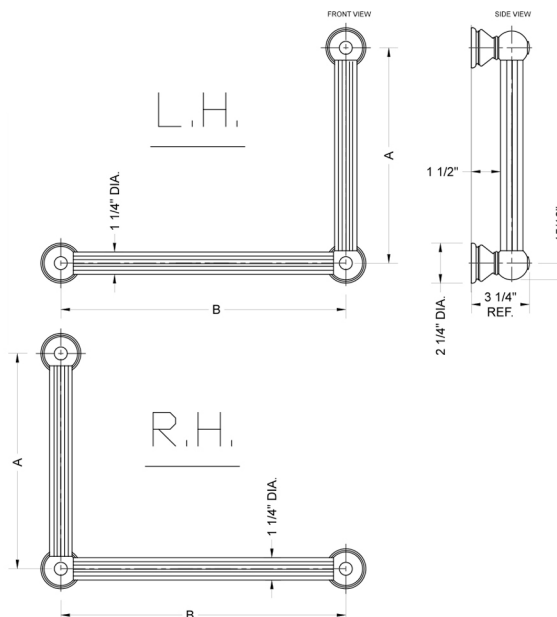

G33 32H x 24W 90° Right Hand Grab Bar

Model #: G33-32H-24W-RH-

FEATURES:

- Structurally engineered 90° angle
- ADA compliant when properly installed
- Horizontal section can be used as towel bar
- Style options to complement all collections
- Optional handshower sliders can be added to either bar only upon initial order
- All grab bars can be custom sized. Contact JACLO for pricing & availability
- Grab bars over 32" require middle post
- Grab bars 24" or longer are NOT AVAILABLE in PG or SG. For large quantity orders, please contact hospitality@jaclo.com

SPECIFICATION DRAWING:

BRASS LUXURY GRAB BAR			
PART. #	DESCRIPTION	A H	B W
G33-12H-12W	CENTER TO CENTER	12"	12"
G33-12H-16W	CENTER TO CENTER	12"	16"
G33-12H-24W	CENTER TO CENTER	12"	24"
G33-12H-32W	CENTER TO CENTER	12"	32"
G33-16H-12W	CENTER TO CENTER	16"	12"
G33-16H-16W	CENTER TO CENTER	16"	16"
G33-16H-24W	CENTER TO CENTER	16"	24"
G33-16H-32W	CENTER TO CENTER	16"	32"
G33-24H-12W	CENTER TO CENTER	24"	12"
G33-24H-16W	CENTER TO CENTER	24"	16"
G33-24H-24W	CENTER TO CENTER	24"	24"
G33-24H-32W	CENTER TO CENTER	24"	32"
G33-32H-12W	CENTER TO CENTER	32"	12"
G33-32H-16W	CENTER TO CENTER	32"	16"
G33-32H-24W	CENTER TO CENTER	32"	24"
G33-32H-32W	CENTER TO CENTER	32"	32"