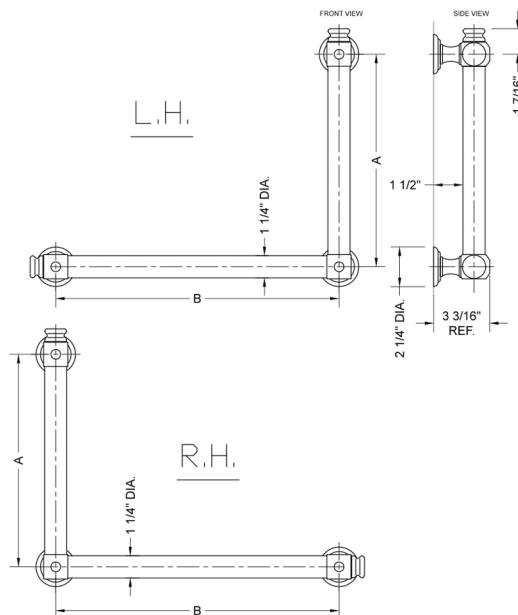

## G60 32H x 24W 90° Right Hand Grab Bar

Model #: G60-32H-24W-RH-

### FEATURES:

- Structurally engineered 90° angle
- ADA compliant when properly installed
- Horizontal section can be used as towel bar
- Style options to complement all collections
- Optional handshower sliders can be added to either bar only upon initial order
- All grab bars can be custom sized. Contact JACLO for pricing & availability
- Grab bars over 32" require middle post
- Grab bars 24" or longer are NOT AVAILABLE in PG or SG. For large quantity orders, please contact [hospitality@jaclo.com](mailto:hospitality@jaclo.com)

### SPECIFICATION DRAWING:

BRASS LUXURY GRAB BAR			
PART. #	DESCRIPTION	A H	B W
G60-12H-12W	CENTER TO CENTER	12"	12"
G60-12H-16W	CENTER TO CENTER	12"	16"
G60-12H-24W	CENTER TO CENTER	12"	24"
G60-12H-32W	CENTER TO CENTER	12"	32"
G60-16H-12W	CENTER TO CENTER	16"	12"
G60-16H-16W	CENTER TO CENTER	16"	16"
G60-16H-24W	CENTER TO CENTER	16"	24"
G60-16H-32W	CENTER TO CENTER	16"	32"
G60-24H-12W	CENTER TO CENTER	24"	12"
G60-24H-16W	CENTER TO CENTER	24"	16"
G60-24H-24W	CENTER TO CENTER	24"	24"
G60-24H-32W	CENTER TO CENTER	24"	32"
G60-32H-12W	CENTER TO CENTER	32"	12"
G60-32H-16W	CENTER TO CENTER	32"	16"
G60-32H-24W	CENTER TO CENTER	32"	24"
G60-32H-32W	CENTER TO CENTER	32"	32"