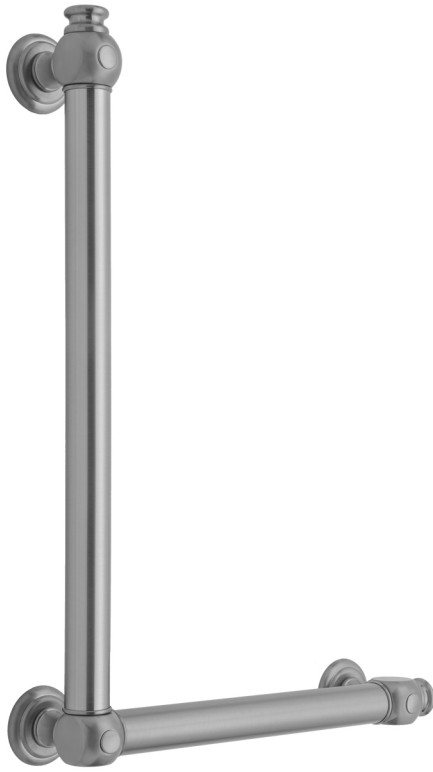

## G60 32H x 24W 90° Right Hand Grab Bar

Model #: G60-32H-24W-RH-

### FEATURES:

- Structurally engineered 90° angle
- ADA compliant when properly installed
- Horizontal section can be used as towel bar
- Style options to complement all collections
- Optional handshower sliders can be added to either bar only upon initial order
- All grab bars can be custom sized. Contact JACLO for pricing & availability
- Grab bars over 32" require middle post
- Grab bars 24" or longer are NOT AVAILABLE in PG or SG. For large quantity orders, please contact [hospitality@jaclo.com](mailto:hospitality@jaclo.com)

### AVAILABLE FINISHES:

Polished Chrome (PCH)	Satin Chrome (SC)	Bronze Umber (BU)
Satin Nickel (SN)	Pewter (PEW)	Caramel Bronze (CB)
Polished Nickel (PN)	Antique Brass (AB)	Antique Copper (ACU)
Oil-Rubbed Bronze (ORB)	Polished Brass (PB)	Polished Copper (PCU)
Vintage Bronze (VB)	Satin Brass (SB)	Matte Black (MBK)
Black Nickel (BKN)	White (WH)	Unlacquered Brass (ULB)
Satin Cooper (SCU)	Almond (ALD)	Amber (AMB)
Azure Blue (AZB)	Coral (COR)	Mint Green (GRN)
Stone Grey (GRY)	Lilac (LAC)	Light Blue (LBL)
Limon (LIM)	Plum (PLM)	Pink (PNK)
Red (RED)	Graphite (GPH)	
Aged Unlacquered Brass (AUB)		

### SPECIFICATION DRAWING:

BRASS LUXURY GRAB BAR			
PART. #	DESCRIPTION	A H	B W
G60-12H-12W	CENTER TO CENTER	12"	12"
G60-12H-16W	CENTER TO CENTER	12"	16"
G60-12H-24W	CENTER TO CENTER	12"	24"
G60-12H-32W	CENTER TO CENTER	12"	32"
G60-16H-12W	CENTER TO CENTER	16"	12"
G60-16H-16W	CENTER TO CENTER	16"	16"
G60-16H-24W	CENTER TO CENTER	16"	24"
G60-16H-32W	CENTER TO CENTER	16"	32"
G60-24H-12W	CENTER TO CENTER	24"	12"
G60-24H-16W	CENTER TO CENTER	24"	16"
G60-24H-24W	CENTER TO CENTER	24"	24"
G60-24H-32W	CENTER TO CENTER	24"	32"
G60-32H-12W	CENTER TO CENTER	32"	12"
G60-32H-16W	CENTER TO CENTER	32"	16"
G60-32H-24W	CENTER TO CENTER	32"	24"
G60-32H-32W	CENTER TO CENTER	32"	32"