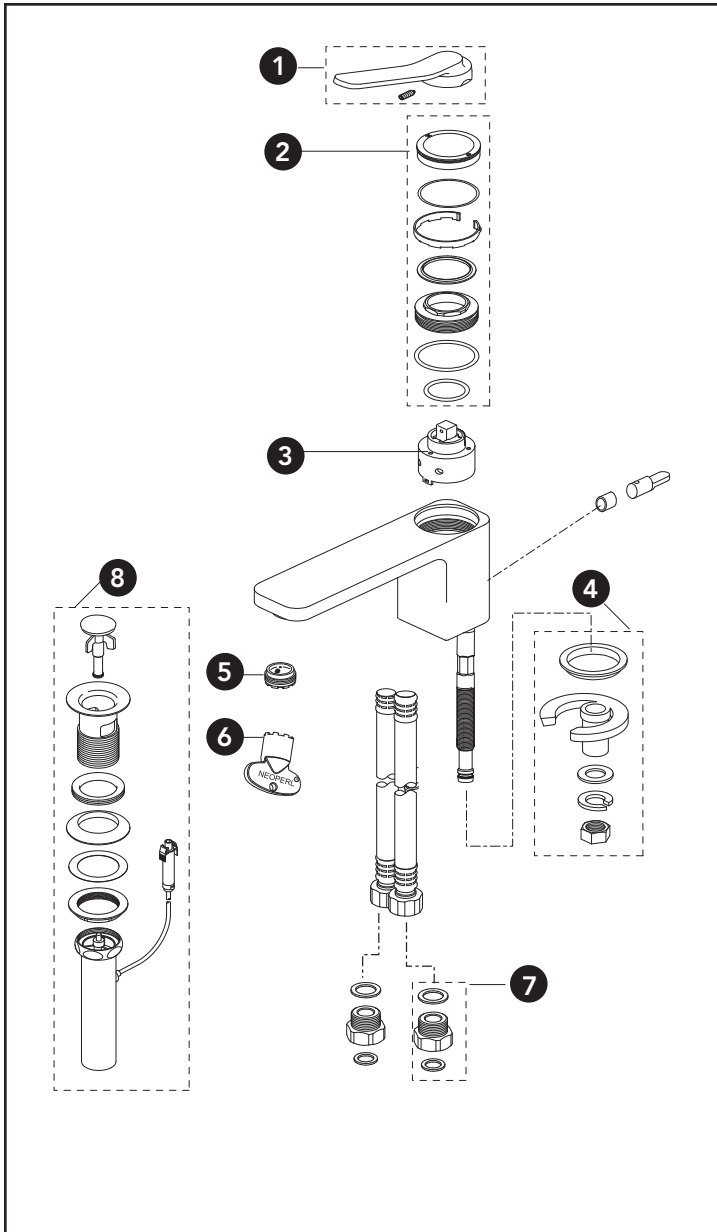

TL170SD, TL170SDA, TL170SDLQ, TL170SDALQ

KIWAMI® RENESSE® Single Handle Lavatory Faucet

Item	Part	Description
1	THP4435#\$\$	Handle with Set Screw
2	THP4436#\$\$	Handle Adapter Kit
3	THP4446	Ceramic Cartridge
4	THP4432	Spout Lock Nut Kit
5	THP4219	1.5 GPM Aerator
6	THP4221	Aerator Key
7	THP4438	3/8" Comp Adapter
8	THP4442#\$\$	Cable Drain (TL170SD / TL170SDLQ only)