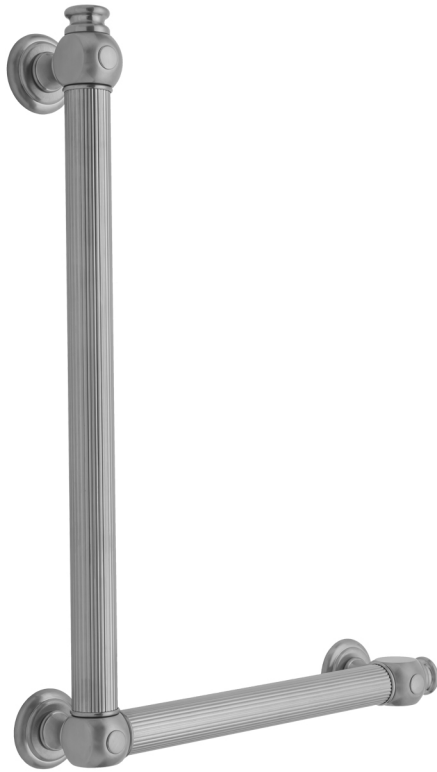

G61 32H x 16W 90° Right Hand Grab Bar

Model #: G61-32H-16W-RH-

FEATURES:

- Structurally engineered 90° angle
- ADA compliant when properly installed
- Horizontal section can be used as towel bar
- Style options to complement all collections
- Optional handshower sliders can be added to either bar only upon initial order
- All grab bars can be custom sized. Contact JACLO for pricing & availability
- Grab bars over 32" require middle post
- Grab bars 24" or longer are NOT AVAILABLE in PG or SG. For large quantity orders, please contact hospitality@jaclo.com

AVAILABLE FINISHES:

Polished Chrome (PCH)	Satin Chrome (SC)	Bronze Umber (BU)
Satin Nickel (SN)	Pewter (PEW)	Caramel Bronze (CB)
Polished Nickel (PN)	Antique Brass (AB)	Antique Copper (ACU)
Oil-Rubbed Bronze (ORB)	Polished Brass (PB)	Polished Copper (PCU)
Vintage Bronze (VB)	Satin Brass (SB)	Matte Black (MBK)
Black Nickel (BKN)	White (WH)	Unlacquered Brass (ULB)
Satin Cooper (SCU)	Almond (ALD)	Amber (AMB)
Azure Blue (AZB)	Coral (COR)	Mint Green (GRN)
Stone Grey (GRY)	Lilac (LAC)	Light Blue (LBL)
Limon (LIM)	Plum (PLM)	Pink (PNK)
Red (RED)	Graphite (GPH)	
Aged Unlacquered Brass (AUB)		

SPECIFICATION DRAWING:

BRASS LUXURY GRAB BAR			
PART. #	DESCRIPTION	A H	B W
G61-12H-12W	CENTER TO CENTER	12"	12"
G61-12H-16W	CENTER TO CENTER	12"	16"
G61-12H-24W	CENTER TO CENTER	12"	24"
G61-12H-32W	CENTER TO CENTER	12"	32"
G61-16H-12W	CENTER TO CENTER	16"	12"
G61-16H-16W	CENTER TO CENTER	16"	16"
G61-16H-24W	CENTER TO CENTER	16"	24"
G61-16H-32W	CENTER TO CENTER	16"	32"
G61-24H-12W	CENTER TO CENTER	24"	12"
G61-24H-16W	CENTER TO CENTER	24"	16"
G61-24H-24W	CENTER TO CENTER	24"	24"
G61-24H-32W	CENTER TO CENTER	24"	32"
G61-32H-12W	CENTER TO CENTER	32"	12"
G61-32H-16W	CENTER TO CENTER	32"	16"
G61-32H-24W	CENTER TO CENTER	32"	24"
G61-32H-32W	CENTER TO CENTER	32"	32"