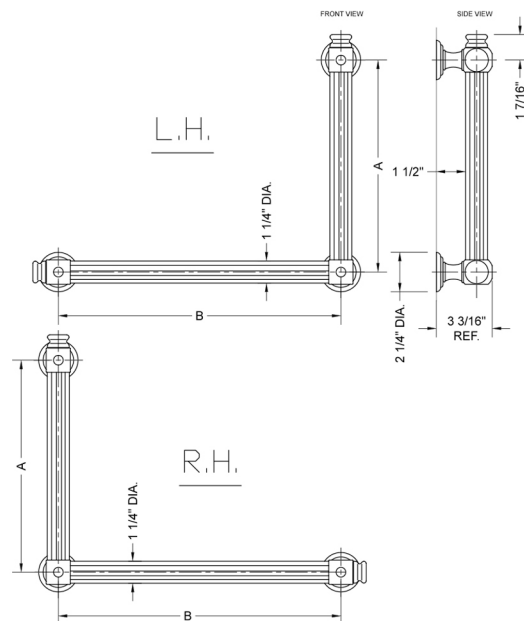

G61 32H x 16W 90° Right Hand Grab Bar

Model #: G61-32H-16W-RH-

FEATURES:

- Structurally engineered 90° angle
- ADA compliant when properly installed
- Horizontal section can be used as towel bar
- Style options to complement all collections
- Optional handshower sliders can be added to either bar only upon initial order
- All grab bars can be custom sized. Contact JACLO for pricing & availability
- Grab bars over 32" require middle post
- Grab bars 24" or longer are NOT AVAILABLE in PG or SG. For large quantity orders, please contact hospitality@jaclo.com

SPECIFICATION DRAWING:

BRASS LUXURY GRAB BAR			
PART. #	DESCRIPTION	A H	B W
G61-12H-12W	CENTER TO CENTER	12"	12"
G61-12H-16W	CENTER TO CENTER	12"	16"
G61-12H-24W	CENTER TO CENTER	12"	24"
G61-12H-32W	CENTER TO CENTER	12"	32"
G61-16H-12W	CENTER TO CENTER	16"	12"
G61-16H-16W	CENTER TO CENTER	16"	16"
G61-16H-24W	CENTER TO CENTER	16"	24"
G61-16H-32W	CENTER TO CENTER	16"	32"
G61-24H-12W	CENTER TO CENTER	24"	12"
G61-24H-16W	CENTER TO CENTER	24"	16"
G61-24H-24W	CENTER TO CENTER	24"	24"
G61-24H-32W	CENTER TO CENTER	24"	32"
G61-32H-12W	CENTER TO CENTER	32"	12"
G61-32H-16W	CENTER TO CENTER	32"	16"
G61-32H-24W	CENTER TO CENTER	32"	24"
G61-32H-32W	CENTER TO CENTER	32"	32"