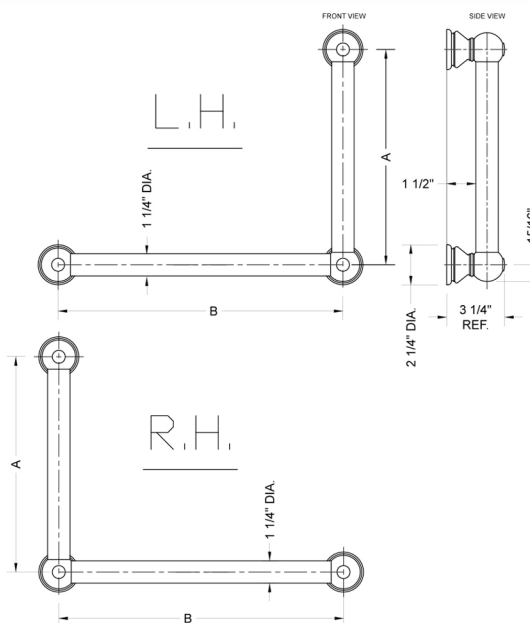

G30 32H x 16W 90° Right Hand Grab Bar

Model #: **G30-32H-16W-RH-**

FEATURES:

- Structurally engineered 90° angle
- ADA compliant when properly installed
- Horizontal section can be used as towel bar
- Style options to complement all collections
- Optional handshower sliders can be added to either bar only upon initial order
- All grab bars can be custom sized. Contact JACLO for pricing & availability
- Grab bars over 32" require middle post
- Grab bars 24" or longer are NOT AVAILABLE in PG or SG. For large quantity orders, please contact hospitality@jaclo.com

SPECIFICATION DRAWING:

BRASS LUXURY GRAB BAR			
PART. #	DESCRIPTION	A H	B W
G30-12H-12W	CENTER TO CENTER	12"	12"
G30-12H-16W	CENTER TO CENTER	12"	16"
G30-12H-24W	CENTER TO CENTER	12"	24"
G30-12H-32W	CENTER TO CENTER	12"	32"
G30-16H-12W	CENTER TO CENTER	16"	12"
G30-16H-16W	CENTER TO CENTER	16"	16"
G30-16H-24W	CENTER TO CENTER	16"	24"
G30-16H-32W	CENTER TO CENTER	16"	32"
G30-24H-12W	CENTER TO CENTER	24"	12"
G30-24H-16W	CENTER TO CENTER	24"	16"
G30-24H-24W	CENTER TO CENTER	24"	24"
G30-24H-32W	CENTER TO CENTER	24"	32"
G30-32H-12W	CENTER TO CENTER	32"	12"
G30-32H-16W	CENTER TO CENTER	32"	16"
G30-32H-24W	CENTER TO CENTER	32"	24"
G30-32H-32W	CENTER TO CENTER	32"	32"