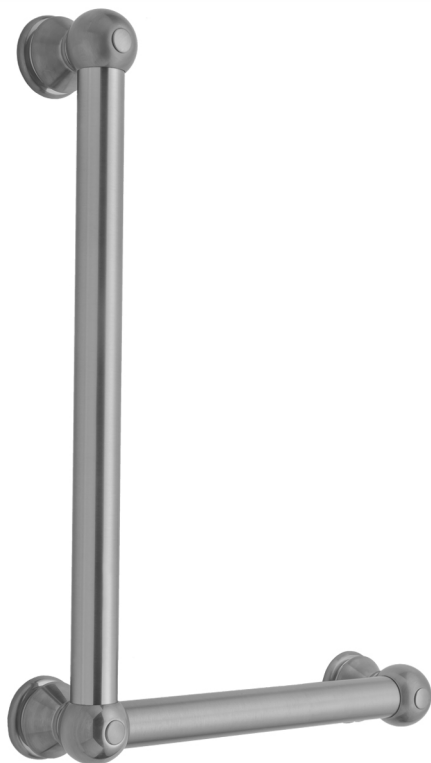

G30 32H x 16W 90° Right Hand Grab Bar

Model #: **G30-32H-16W-RH-**

FEATURES:

- Structurally engineered 90° angle
- ADA compliant when properly installed
- Horizontal section can be used as towel bar
- Style options to complement all collections
- Optional handshower sliders can be added to either bar only upon initial order
- All grab bars can be custom sized. Contact JACLO for pricing & availability
- Grab bars over 32" require middle post
- Grab bars 24" or longer are NOT AVAILABLE in PG or SG. For large quantity orders, please contact hospitality@jaclo.com

AVAILABLE FINISHES:

Polished Chrome (PCH)	Satin Chrome (SC)	Bronze Umber (BU)
Satin Nickel (SN)	Pewter (PEW)	Caramel Bronze (CB)
Polished Nickel (PN)	Antique Brass (AB)	Antique Copper (ACU)
Oil-Rubbed Bronze (ORB)	Polished Brass (PB)	Polished Copper (PCU)
Vintage Bronze (VB)	Satin Brass (SB)	Matte Black (MBK)
Black Nickel (BKN)	White (WH)	Unlacquered Brass (ULB)
Satin Cooper (SCU)	Almond (ALD)	Amber (AMB)
Azure Blue (AZB)	Coral (COR)	Mint Green (GRN)
Stone Grey (GRY)	Lilac (LAC)	Light Blue (LBL)
Limon (LIM)	Plum (PLM)	Pink (PNK)
Red (RED)	Graphite (GPH)	
Aged Unlacquered Brass (AUB)		

SPECIFICATION DRAWING:

BRASS LUXURY GRAB BAR			
PART. #	DESCRIPTION	A H	B W
G30-12H-12W	CENTER TO CENTER	12"	12"
G30-12H-16W	CENTER TO CENTER	12"	16"
G30-12H-24W	CENTER TO CENTER	12"	24"
G30-12H-32W	CENTER TO CENTER	12"	32"
G30-16H-12W	CENTER TO CENTER	16"	12"
G30-16H-16W	CENTER TO CENTER	16"	16"
G30-16H-24W	CENTER TO CENTER	16"	24"
G30-16H-32W	CENTER TO CENTER	16"	32"
G30-24H-12W	CENTER TO CENTER	24"	12"
G30-24H-16W	CENTER TO CENTER	24"	16"
G30-24H-24W	CENTER TO CENTER	24"	24"
G30-24H-32W	CENTER TO CENTER	24"	32"
G30-32H-12W	CENTER TO CENTER	32"	12"
G30-32H-16W	CENTER TO CENTER	32"	16"
G30-32H-24W	CENTER TO CENTER	32"	24"
G30-32H-32W	CENTER TO CENTER	32"	32"