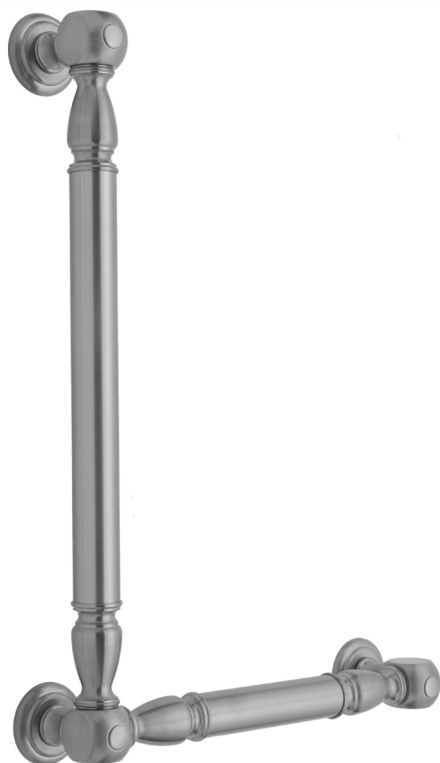

G20 32H x 16W 90° Right Hand Grab Bar

Model #: **G20-32H-16W-RH-**

FEATURES:

- Structurally engineered 90° angle
- ADA compliant when properly installed
- Horizontal section can be used as towel bar
- Style options to complement all collections
- Optional handshower sliders can be added to either bar only upon initial order
- All grab bars can be custom sized. Contact JACLO for pricing & availability
- Grab bars over 32" require middle post
- Grab bars 24" or longer are NOT AVAILABLE in PG or SG. For large quantity orders, please contact hospitality@jaclo.com

AVAILABLE FINISHES:

Polished Chrome (PCH)	Satin Chrome (SC)	Bronze Umber (BU)
Satin Nickel (SN)	Pewter (PEW)	Caramel Bronze (CB)
Polished Nickel (PN)	Antique Brass (AB)	Antique Copper (ACU)
Oil-Rubbed Bronze (ORB)	Polished Brass (PB)	Polished Copper (PCU)
Vintage Bronze (VB)	Satin Brass (SB)	Matte Black (MBK)
Black Nickel (BKN)	White (WH)	Unlacquered Brass (ULB)
Satin Cooper (SCU)	Almond (ALD)	Amber (AMB)
Azure Blue (AZB)	Coral (COR)	Mint Green (GRN)
Stone Grey (GRY)	Lilac (LAC)	Light Blue (LBL)
Limon (LIM)	Plum (PLM)	Pink (PNK)
Red (RED)	Graphite (GPH)	
Aged Unlacquered Brass (AUB)		

SPECIFICATION DRAWING:

BRASS LUXURY GRAB BAR			
PART. #	DESCRIPTION	A H	B W
G20-12H-12W	CENTER TO CENTER	12"	12"
G20-12H-16W	CENTER TO CENTER	12"	16"
G20-12H-24W	CENTER TO CENTER	12"	24"
G20-12H-32W	CENTER TO CENTER	12"	32"
G20-16H-12W	CENTER TO CENTER	16"	12"
G20-16H-16W	CENTER TO CENTER	16"	16"
G20-16H-24W	CENTER TO CENTER	16"	24"
G20-16H-32W	CENTER TO CENTER	16"	32"
G20-24H-12W	CENTER TO CENTER	24"	12"
G20-24H-16W	CENTER TO CENTER	24"	16"
G20-24H-24W	CENTER TO CENTER	24"	24"
G20-24H-32W	CENTER TO CENTER	24"	32"
G20-32H-12W	CENTER TO CENTER	32"	12"
G20-32H-16W	CENTER TO CENTER	32"	16"
G20-32H-24W	CENTER TO CENTER	32"	24"
G20-32H-32W	CENTER TO CENTER	32"	32"