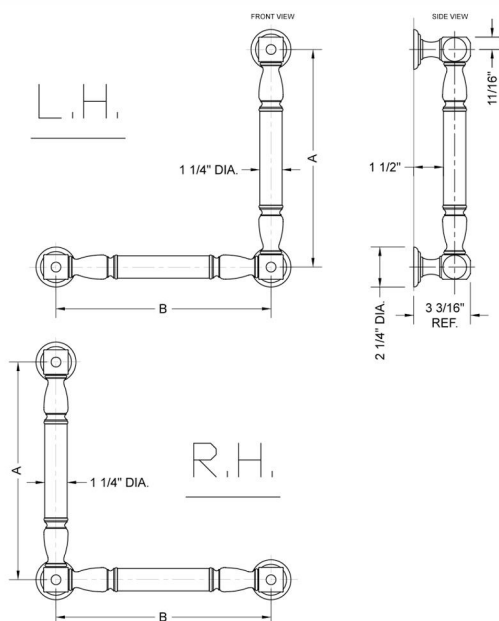

G20 32H x 16W 90° Right Hand Grab Bar

Model #: **G20-32H-16W-RH-**

FEATURES:

- Structurally engineered 90° angle
- ADA compliant when properly installed
- Horizontal section can be used as towel bar
- Style options to complement all collections
- Optional handshower sliders can be added to either bar only upon initial order
- All grab bars can be custom sized. Contact JACLO for pricing & availability
- Grab bars over 32" require middle post
- Grab bars 24" or longer are NOT AVAILABLE in PG or SG. For large quantity orders, please contact hospitality@jaclo.com

SPECIFICATION DRAWING:

BRASS LUXURY GRAB BAR			
PART. #	DESCRIPTION	A H	B W
G20-12H-12W	CENTER TO CENTER	12"	12"
G20-12H-16W	CENTER TO CENTER	12"	16"
G20-12H-24W	CENTER TO CENTER	12"	24"
G20-12H-32W	CENTER TO CENTER	12"	32"
G20-16H-12W	CENTER TO CENTER	16"	12"
G20-16H-16W	CENTER TO CENTER	16"	16"
G20-16H-24W	CENTER TO CENTER	16"	24"
G20-16H-32W	CENTER TO CENTER	16"	32"
G20-24H-12W	CENTER TO CENTER	24"	12"
G20-24H-16W	CENTER TO CENTER	24"	16"
G20-24H-24W	CENTER TO CENTER	24"	24"
G20-24H-32W	CENTER TO CENTER	24"	32"
G20-32H-12W	CENTER TO CENTER	32"	12"
G20-32H-16W	CENTER TO CENTER	32"	16"
G20-32H-24W	CENTER TO CENTER	32"	24"
G20-32H-32W	CENTER TO CENTER	32"	32"