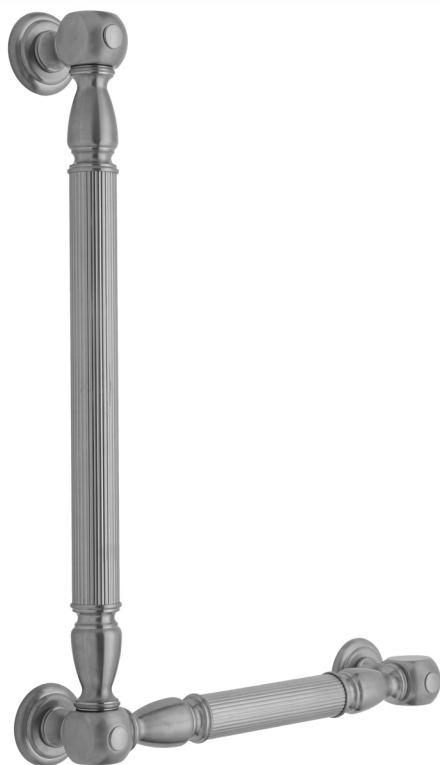

## G21 32H x 16W 90° Right Hand Grab Bar

Model #: **G21-32H-16W-RH-**

### FEATURES:

- Structurally engineered 90° angle
- ADA compliant when properly installed
- Horizontal section can be used as towel bar
- Style options to complement all collections
- Optional handshower sliders can be added to either bar only upon initial order
- All grab bars can be custom sized. Contact JACLO for pricing & availability
- Grab bars over 32" require middle post
- Grab bars 24" or longer are NOT AVAILABLE in PG or SG. For large quantity orders, please contact [hospitality@jaclo.com](mailto:hospitality@jaclo.com)

### AVAILABLE FINISHES:

Polished Chrome (PCH)	Satin Chrome (SC)	Bronze Umber (BU)
Satin Nickel (SN)	Pewter (PEW)	Caramel Bronze (CB)
Polished Nickel (PN)	Antique Brass (AB)	Antique Copper (ACU)
Oil-Rubbed Bronze (ORB)	Polished Brass (PB)	Polished Copper (PCU)
Vintage Bronze (VB)	Satin Brass (SB)	Matte Black (MBK)
Black Nickel (BKN)	White (WH)	Unlacquered Brass (ULB)
Satin Cooper (SCU)	Almond (ALD)	Amber (AMB)
Azure Blue (AZB)	Coral (COR)	Mint Green (GRN)
Stone Grey (GRY)	Lilac (LAC)	Light Blue (LBL)
Limon (LIM)	Plum (PLM)	Pink (PNK)
Red (RED)	Graphite (GPH)	
Aged Unlacquered Brass (AUB)		

### SPECIFICATION DRAWING:

BRASS LUXURY GRAB BAR			
PART. #	DESCRIPTION	A H	B W
G21-12H-12W	CENTER TO CENTER	12"	12"
G21-12H-16W	CENTER TO CENTER	12"	16"
G21-12H-24W	CENTER TO CENTER	12"	24"
G21-12H-32W	CENTER TO CENTER	12"	32"
G21-16H-12W	CENTER TO CENTER	16"	12"
G21-16H-16W	CENTER TO CENTER	16"	16"
G21-16H-24W	CENTER TO CENTER	16"	24"
G21-16H-32W	CENTER TO CENTER	16"	32"
G21-24H-12W	CENTER TO CENTER	24"	12"
G21-24H-16W	CENTER TO CENTER	24"	16"
G21-24H-24W	CENTER TO CENTER	24"	24"
G21-24H-32W	CENTER TO CENTER	24"	32"
G21-32H-12W	CENTER TO CENTER	32"	12"
G21-32H-16W	CENTER TO CENTER	32"	16"
G21-32H-24W	CENTER TO CENTER	32"	24"
G21-32H-32W	CENTER TO CENTER	32"	32"