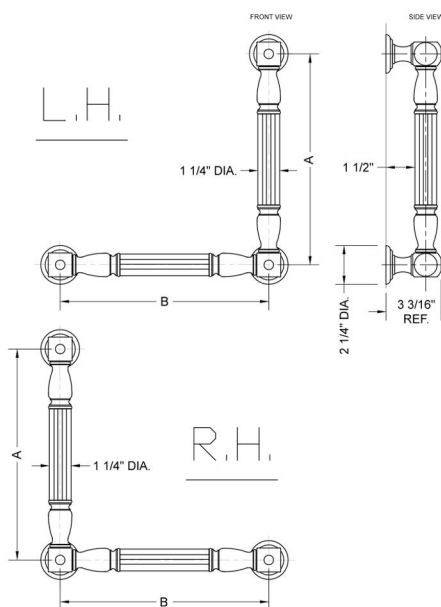

## G21 32H x 16W 90° Right Hand Grab Bar

Model #: **G21-32H-16W-RH-**

### FEATURES:

- Structurally engineered 90° angle
- ADA compliant when properly installed
- Horizontal section can be used as towel bar
- Style options to complement all collections
- Optional handshower sliders can be added to either bar only upon initial order
- All grab bars can be custom sized. Contact JACLO for pricing & availability
- Grab bars over 32" require middle post
- Grab bars 24" or longer are NOT AVAILABLE in PG or SG. For large quantity orders, please contact [hospitality@jaclo.com](mailto:hospitality@jaclo.com)

### SPECIFICATION DRAWING:

BRASS LUXURY GRAB BAR			
PART. #	DESCRIPTION	A H	B W
G21-12H-12W	CENTER TO CENTER	12"	12"
G21-12H-16W	CENTER TO CENTER	12"	16"
G21-12H-24W	CENTER TO CENTER	12"	24"
G21-12H-32W	CENTER TO CENTER	12"	32"
G21-16H-12W	CENTER TO CENTER	16"	12"
G21-16H-16W	CENTER TO CENTER	16"	16"
G21-16H-24W	CENTER TO CENTER	16"	24"
G21-16H-32W	CENTER TO CENTER	16"	32"
G21-24H-12W	CENTER TO CENTER	24"	12"
G21-24H-16W	CENTER TO CENTER	24"	16"
G21-24H-24W	CENTER TO CENTER	24"	24"
G21-24H-32W	CENTER TO CENTER	24"	32"
G21-32H-12W	CENTER TO CENTER	32"	12"
G21-32H-16W	CENTER TO CENTER	32"	16"
G21-32H-24W	CENTER TO CENTER	32"	24"
G21-32H-32W	CENTER TO CENTER	32"	32"