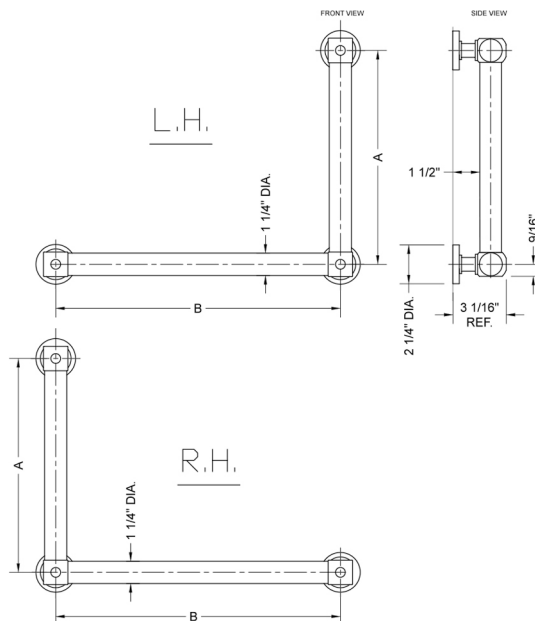

G70 24H x 32W 90° Right Hand Grab Bar

Model #: G70-24H-32W-RH-

FEATURES:

- Structurally engineered 90° angle
- ADA compliant when properly installed
- Horizontal section can be used as towel bar
- Style options to complement all collections
- Optional handshower sliders can be added to either bar only upon initial order
- All grab bars can be custom sized. Contact JACLO for pricing & availability
- Grab bars over 32" require middle post
- Grab bars 24" or longer are NOT AVAILABLE in PG or SG. For large quantity orders, please contact hospitality@jaclo.com

SPECIFICATION DRAWING:

| BRASS LUXURY GRAB BAR | | | |
|-----------------------|------------------|--------|--------|
| PART # | DESCRIPTION | A H | B W |
| G70-12H-12W | CENTER TO CENTER | 12" | 12" |
| G70-12H-16W | CENTER TO CENTER | 12" | 16" |
| G70-12H-24W | CENTER TO CENTER | 12" | 24" |
| G70-12H-32W | CENTER TO CENTER | 12" | 32" |
| | | | |
| G70-16H-12W | CENTER TO CENTER | 16" | 12" |
| G70-16H-16W | CENTER TO CENTER | 16" | 16" |
| G70-16H-24W | CENTER TO CENTER | 16" | 24" |
| G70-16H-32W | CENTER TO CENTER | 16" | 32" |
| | | | |
| G70-24H-12W | CENTER TO CENTER | 24" | 12" |
| G70-24H-16W | CENTER TO CENTER | 24" | 16" |
| G70-24H-24W | CENTER TO CENTER | 24" | 24" |
| G70-24H-32W | CENTER TO CENTER | 24" | 32" |
| | | | |
| G70-32H-12W | CENTER TO CENTER | 32" | 12" |
| G70-32H-16W | CENTER TO CENTER | 32" | 16" |
| G70-32H-24W | CENTER TO CENTER | 32" | 24" |
| G70-32H-32W | CENTER TO CENTER | 32" | 32" |