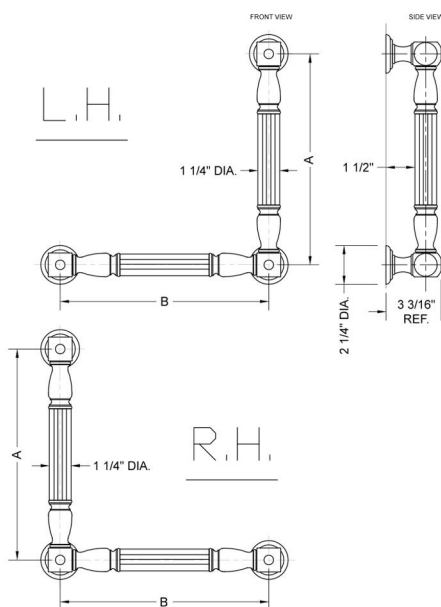

G21 24H x 12W 90° Right Hand Grab Bar

Model #: **G21-24H-12W-RH-**

FEATURES:

- Structurally engineered 90° angle
- ADA compliant when properly installed
- Horizontal section can be used as towel bar
- Style options to complement all collections
- Optional handshower sliders can be added to either bar only upon initial order
- All grab bars can be custom sized. Contact JACLO for pricing & availability
- Grab bars over 32" require middle post
- Grab bars 24" or longer are NOT AVAILABLE in PG or SG. For large quantity orders, please contact hospitality@jaclo.com

SPECIFICATION DRAWING:

BRASS LUXURY GRAB BAR			
PART. #	DESCRIPTION	A H	B W
G21-12H-12W	CENTER TO CENTER	12"	12"
G21-12H-16W	CENTER TO CENTER	12"	16"
G21-12H-24W	CENTER TO CENTER	12"	24"
G21-12H-32W	CENTER TO CENTER	12"	32"
G21-16H-12W	CENTER TO CENTER	16"	12"
G21-16H-16W	CENTER TO CENTER	16"	16"
G21-16H-24W	CENTER TO CENTER	16"	24"
G21-16H-32W	CENTER TO CENTER	16"	32"
G21-24H-12W	CENTER TO CENTER	24"	12"
G21-24H-16W	CENTER TO CENTER	24"	16"
G21-24H-24W	CENTER TO CENTER	24"	24"
G21-24H-32W	CENTER TO CENTER	24"	32"
G21-32H-12W	CENTER TO CENTER	32"	12"
G21-32H-16W	CENTER TO CENTER	32"	16"
G21-32H-24W	CENTER TO CENTER	32"	24"
G21-32H-32W	CENTER TO CENTER	32"	32"