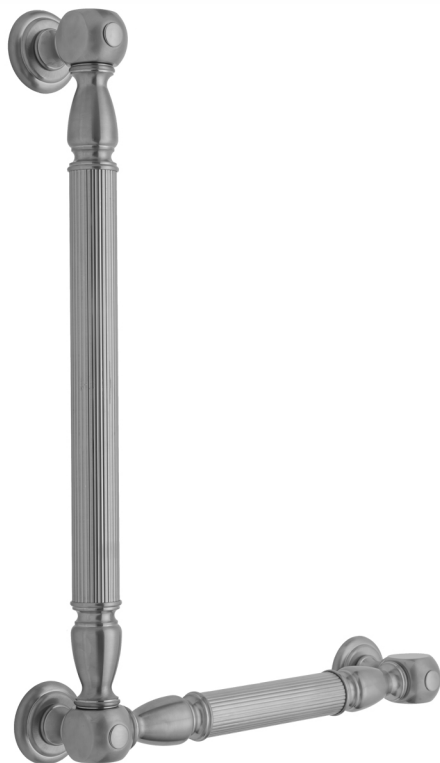

G21 24H x 12W 90° Right Hand Grab Bar

Model #: **G21-24H-12W-RH-**

FEATURES:

- Structurally engineered 90° angle
- ADA compliant when properly installed
- Horizontal section can be used as towel bar
- Style options to complement all collections
- Optional handshower sliders can be added to either bar only upon initial order
- All grab bars can be custom sized. Contact JACLO for pricing & availability
- Grab bars over 32" require middle post
- Grab bars 24" or longer are NOT AVAILABLE in PG or SG. For large quantity orders, please contact hospitality@jaclo.com

AVAILABLE FINISHES:

Polished Chrome (PCH)	Satin Chrome (SC)	Bronze Umber (BU)
Satin Nickel (SN)	Pewter (PEW)	Caramel Bronze (CB)
Polished Nickel (PN)	Antique Brass (AB)	Antique Copper (ACU)
Oil-Rubbed Bronze (ORB)	Polished Brass (PB)	Polished Copper (PCU)
Vintage Bronze (VB)	Satin Brass (SB)	Matte Black (MBK)
Satin Gold (SG)	Polished Gold (PG)	Black Nickel (BKN)
White (WH)	Unlacquered Brass (ULB)	Satin Cooper (SCU)
Almond (ALD)	Amber (AMB)	Azure Blue (AZB)
Coral (COR)	Mint Green (GRN)	Stone Grey (GRY)
Lilac (LAC)	Light Blue (LBL)	Limon (LIM)
Plum (PLM)	Pink (PNK)	Red (RED)
Graphite (GPH)	Aged Unlacquered Brass (AUB)	

SPECIFICATION DRAWING:

BRASS LUXURY GRAB BAR			
PART. #	DESCRIPTION	A H	B W
G21-12H-12W	CENTER TO CENTER	12"	12"
G21-12H-16W	CENTER TO CENTER	12"	16"
G21-12H-24W	CENTER TO CENTER	12"	24"
G21-12H-32W	CENTER TO CENTER	12"	32"
G21-16H-12W	CENTER TO CENTER	16"	12"
G21-16H-16W	CENTER TO CENTER	16"	16"
G21-16H-24W	CENTER TO CENTER	16"	24"
G21-16H-32W	CENTER TO CENTER	16"	32"
G21-24H-12W	CENTER TO CENTER	24"	12"
G21-24H-16W	CENTER TO CENTER	24"	16"
G21-24H-24W	CENTER TO CENTER	24"	24"
G21-24H-32W	CENTER TO CENTER	24"	32"
G21-32H-12W	CENTER TO CENTER	32"	12"
G21-32H-16W	CENTER TO CENTER	32"	16"
G21-32H-24W	CENTER TO CENTER	32"	24"
G21-32H-32W	CENTER TO CENTER	32"	32"