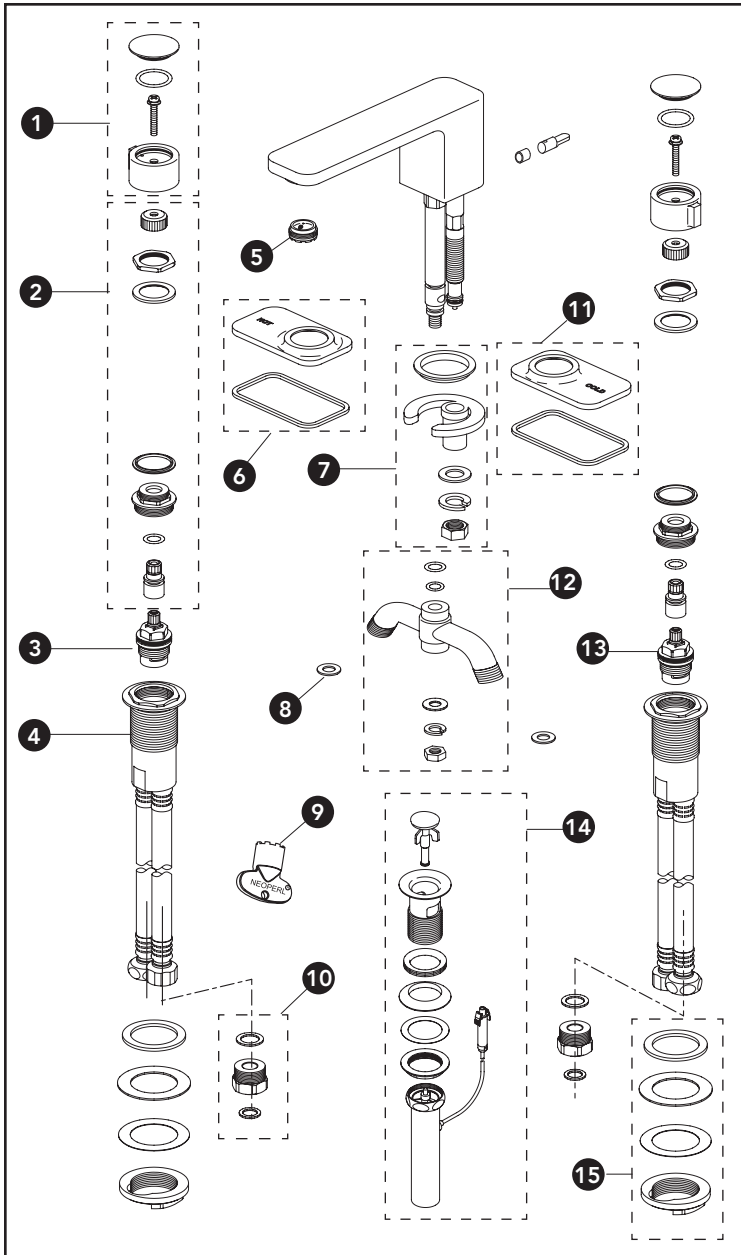

TL170DD, TL170DDA, TL170DDLQ, TL170DDALQ

KIWAMI® RENESSE® Single Handle Lavatory Faucet

Item	Part	Description
1	THP4426#\$\$	Handle Assembly
2	THP4427	Handle Adapter Kit
3	THP4440	Ceramic Cartridge
4	THP4439	Valve Body
5	THP4219	1.5 GPM Aerator
6	THP4430#\$\$	Escutcheon (Hot)
7	THP4432	Spout Lock Nut Kit
8	THP4443	Gasket
9	THP4221	Aerator Key
10	THP4433	3/8" Comp Adapter
11	THP4431#\$\$	Escutcheon (Cold)
12	THP4434	Y-Connector Kit
13	THP4441	Ceramic Cartridge
14	THP4442#\$\$	Cable Drain (TL170DD, TL170DDLQ Only)
15	THP4437	Valve Lock Nut Kit

LEGEND
\$\$ = Denotes Finish
#CP = Polished Chrome