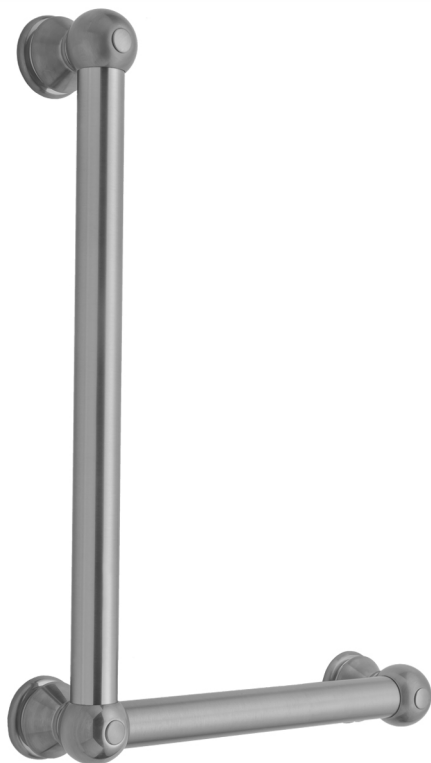

## G30 24H x 12W 90° Right Hand Grab Bar

Model #: **G30-24H-12W-RH-**

### FEATURES:

- Structurally engineered 90° angle
- ADA compliant when properly installed
- Horizontal section can be used as towel bar
- Style options to complement all collections
- Optional handshower sliders can be added to either bar only upon initial order
- All grab bars can be custom sized. Contact JACLO for pricing & availability
- Grab bars over 32" require middle post
- Grab bars 24" or longer are NOT AVAILABLE in PG or SG. For large quantity orders, please contact [hospitality@jaclo.com](mailto:hospitality@jaclo.com)

### AVAILABLE FINISHES:

Polished Chrome (PCH)	Satin Chrome (SC)	Bronze Umber (BU)
Satin Nickel (SN)	Pewter (PEW)	Caramel Bronze (CB)
Polished Nickel (PN)	Antique Brass (AB)	Antique Copper (ACU)
Oil-Rubbed Bronze (ORB)	Polished Brass (PB)	Polished Copper (PCU)
Vintage Bronze (VB)	Satin Brass (SB)	Matte Black (MBK)
Satin Gold (SG)	Polished Gold (PG)	Black Nickel (BKN)
White (WH)	Unlacquered Brass (ULB)	Satin Cooper (SCU)
Almond (ALD)	Amber (AMB)	Azure Blue (AZB)
Coral (COR)	Mint Green (GRN)	Stone Grey (GRY)
Lilac (LAC)	Light Blue (LBL)	Limon (LIM)
Plum (PLM)	Pink (PNK)	Red (RED)
Graphite (GPH)	Aged Unlacquered Brass (AUB)	

### SPECIFICATION DRAWING:

BRASS LUXURY GRAB BAR			
PART. #	DESCRIPTION	A H	B W
G30-12H-12W	CENTER TO CENTER	12"	12"
G30-12H-16W	CENTER TO CENTER	12"	16"
G30-12H-24W	CENTER TO CENTER	12"	24"
G30-12H-32W	CENTER TO CENTER	12"	32"
G30-16H-12W	CENTER TO CENTER	16"	12"
G30-16H-16W	CENTER TO CENTER	16"	16"
G30-16H-24W	CENTER TO CENTER	16"	24"
G30-16H-32W	CENTER TO CENTER	16"	32"
G30-24H-12W	CENTER TO CENTER	24"	12"
G30-24H-16W	CENTER TO CENTER	24"	16"
G30-24H-24W	CENTER TO CENTER	24"	24"
G30-24H-32W	CENTER TO CENTER	24"	32"
G30-32H-12W	CENTER TO CENTER	32"	12"
G30-32H-16W	CENTER TO CENTER	32"	16"
G30-32H-24W	CENTER TO CENTER	32"	24"
G30-32H-32W	CENTER TO CENTER	32"	32"