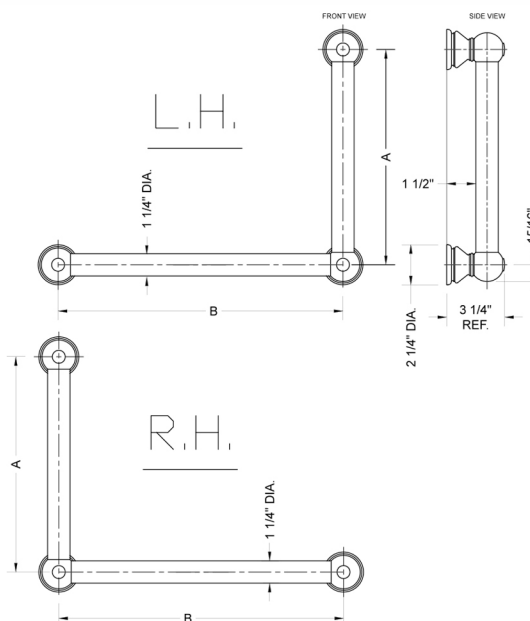

## G30 24H x 12W 90° Right Hand Grab Bar

Model #: **G30-24H-12W-RH-**

### FEATURES:

- Structurally engineered 90° angle
- ADA compliant when properly installed
- Horizontal section can be used as towel bar
- Style options to complement all collections
- Optional handshower sliders can be added to either bar only upon initial order
- All grab bars can be custom sized. Contact JACLO for pricing & availability
- Grab bars over 32" require middle post
- Grab bars 24" or longer are NOT AVAILABLE in PG or SG. For large quantity orders, please contact [hospitality@jaclo.com](mailto:hospitality@jaclo.com)

### SPECIFICATION DRAWING:

BRASS LUXURY GRAB BAR			
PART. #	DESCRIPTION	A H	B W
G30-12H-12W	CENTER TO CENTER	12"	12"
G30-12H-16W	CENTER TO CENTER	12"	16"
G30-12H-24W	CENTER TO CENTER	12"	24"
G30-12H-32W	CENTER TO CENTER	12"	32"
G30-16H-12W	CENTER TO CENTER	16"	12"
G30-16H-16W	CENTER TO CENTER	16"	16"
G30-16H-24W	CENTER TO CENTER	16"	24"
G30-16H-32W	CENTER TO CENTER	16"	32"
G30-24H-12W	CENTER TO CENTER	24"	12"
G30-24H-16W	CENTER TO CENTER	24"	16"
G30-24H-24W	CENTER TO CENTER	24"	24"
G30-24H-32W	CENTER TO CENTER	24"	32"
G30-32H-12W	CENTER TO CENTER	32"	12"
G30-32H-16W	CENTER TO CENTER	32"	16"
G30-32H-24W	CENTER TO CENTER	32"	24"
G30-32H-32W	CENTER TO CENTER	32"	32"