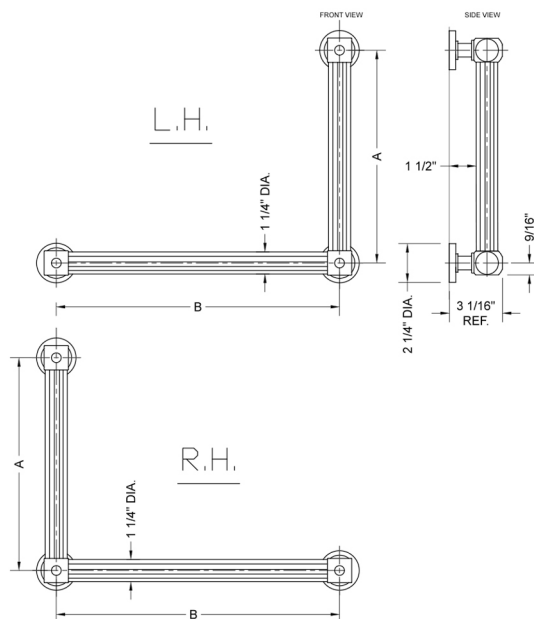

## G71 16H x 32W 90° Right Hand Grab Bar

Model #: G71-16H-32W-RH-

### FEATURES:

- Structurally engineered 90° angle
- ADA compliant when properly installed
- Horizontal section can be used as towel bar
- Style options to complement all collections
- Optional handshower sliders can be added to either bar only upon initial order
- All grab bars can be custom sized. Contact JACLO for pricing & availability
- Grab bars over 32" require middle post
- Grab bars 24" or longer are NOT AVAILABLE in PG or SG. For large quantity orders, please contact [hospitality@jaclo.com](mailto:hospitality@jaclo.com)

### SPECIFICATION DRAWING:

BRASS LUXURY GRAB BAR			
PART. #	DESCRIPTION	A H	B W
G71-12H-12W	CENTER TO CENTER	12"	12"
G71-12H-16W	CENTER TO CENTER	12"	16"
G71-12H-24W	CENTER TO CENTER	12"	24"
G71-12H-32W	CENTER TO CENTER	12"	32"
G71-16H-12W	CENTER TO CENTER	16"	12"
G71-16H-16W	CENTER TO CENTER	16"	16"
G71-16H-24W	CENTER TO CENTER	16"	24"
G71-16H-32W	CENTER TO CENTER	16"	32"
G71-24H-12W	CENTER TO CENTER	24"	12"
G71-24H-16W	CENTER TO CENTER	24"	16"
G71-24H-24W	CENTER TO CENTER	24"	24"
G71-24H-32W	CENTER TO CENTER	24"	32"
G71-32H-12W	CENTER TO CENTER	32"	12"
G71-32H-16W	CENTER TO CENTER	32"	16"
G71-32H-24W	CENTER TO CENTER	32"	24"
G71-32H-32W	CENTER TO CENTER	32"	32"