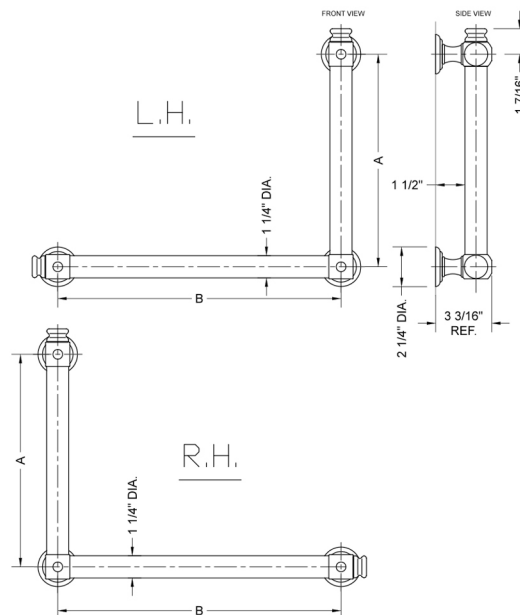

G60 16H x 24W 90° Right Hand Grab Bar

Model #: G60-16H-24W-RH-

FEATURES:

- Structurally engineered 90° angle
- ADA compliant when properly installed
- Horizontal section can be used as towel bar
- Style options to complement all collections
- Optional handshower sliders can be added to either bar only upon initial order
- All grab bars can be custom sized. Contact JACLO for pricing & availability
- Grab bars over 32" require middle post
- Grab bars 24" or longer are NOT AVAILABLE in PG or SG. For large quantity orders, please contact hospitality@jaclo.com

SPECIFICATION DRAWING:

BRASS LUXURY GRAB BAR			
PART. #	DESCRIPTION	A H	B W
G60-12H-12W	CENTER TO CENTER	12"	12"
G60-12H-16W	CENTER TO CENTER	12"	16"
G60-12H-24W	CENTER TO CENTER	12"	24"
G60-12H-32W	CENTER TO CENTER	12"	32"
G60-16H-12W	CENTER TO CENTER	16"	12"
G60-16H-16W	CENTER TO CENTER	16"	16"
G60-16H-24W	CENTER TO CENTER	16"	24"
G60-16H-32W	CENTER TO CENTER	16"	32"
G60-24H-12W	CENTER TO CENTER	24"	12"
G60-24H-16W	CENTER TO CENTER	24"	16"
G60-24H-24W	CENTER TO CENTER	24"	24"
G60-24H-32W	CENTER TO CENTER	24"	32"
G60-32H-12W	CENTER TO CENTER	32"	12"
G60-32H-16W	CENTER TO CENTER	32"	16"
G60-32H-24W	CENTER TO CENTER	32"	24"
G60-32H-32W	CENTER TO CENTER	32"	32"