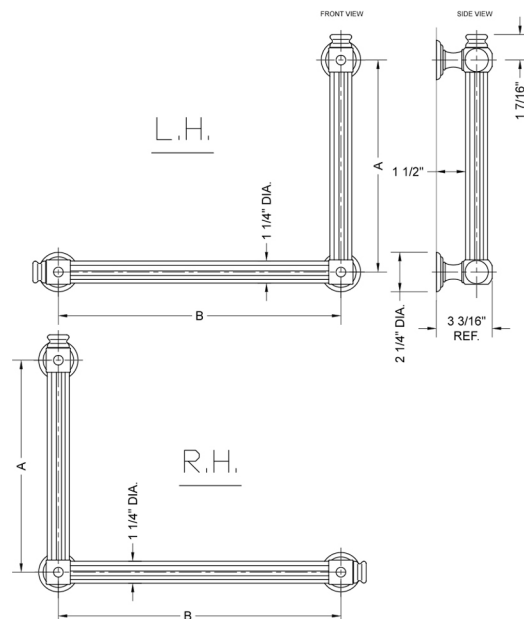

## G61 12H x 32W 90° Right Hand Grab Bar

Model #: G61-12H-32W-RH-

### FEATURES:

- Structurally engineered 90° angle
- ADA compliant when properly installed
- Horizontal section can be used as towel bar
- Style options to complement all collections
- Optional handshower sliders can be added to either bar only upon initial order
- All grab bars can be custom sized. Contact JACLO for pricing & availability
- Grab bars over 32" require middle post
- Grab bars 24" or longer are NOT AVAILABLE in PG or SG. For large quantity orders, please contact [hospitality@jaclo.com](mailto:hospitality@jaclo.com)

### SPECIFICATION DRAWING:

BRASS LUXURY GRAB BAR			
PART. #	DESCRIPTION	A H	B W
G61-12H-12W	CENTER TO CENTER	12"	12"
G61-12H-16W	CENTER TO CENTER	12"	16"
G61-12H-24W	CENTER TO CENTER	12"	24"
G61-12H-32W	CENTER TO CENTER	12"	32"
G61-16H-12W	CENTER TO CENTER	16"	12"
G61-16H-16W	CENTER TO CENTER	16"	16"
G61-16H-24W	CENTER TO CENTER	16"	24"
G61-16H-32W	CENTER TO CENTER	16"	32"
G61-24H-12W	CENTER TO CENTER	24"	12"
G61-24H-16W	CENTER TO CENTER	24"	16"
G61-24H-24W	CENTER TO CENTER	24"	24"
G61-24H-32W	CENTER TO CENTER	24"	32"
G61-32H-12W	CENTER TO CENTER	32"	12"
G61-32H-16W	CENTER TO CENTER	32"	16"
G61-32H-24W	CENTER TO CENTER	32"	24"
G61-32H-32W	CENTER TO CENTER	32"	32"