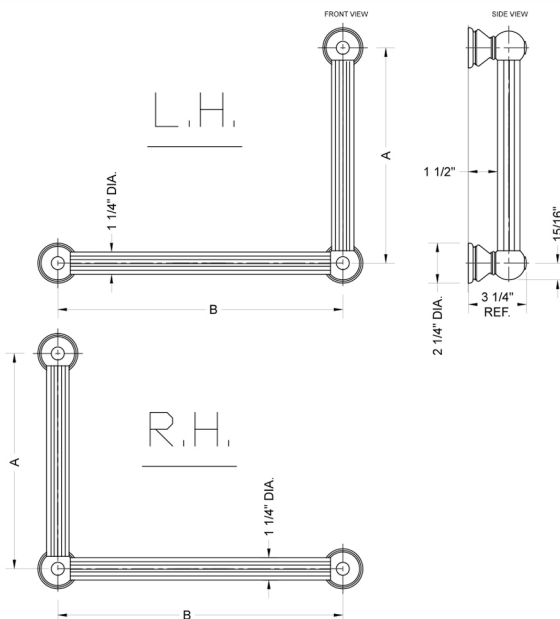

## G33 12H x 32W 90° Right Hand Grab Bar

Model #: **G33-12H-32W-RH-**

### FEATURES:

- Structurally engineered 90° angle
- ADA compliant when properly installed
- Horizontal section can be used as towel bar
- Style options to complement all collections
- Optional handshower sliders can be added to either bar only upon initial order
- All grab bars can be custom sized. Contact JACLO for pricing & availability
- Grab bars over 32" require middle post
- Grab bars 24" or longer are NOT AVAILABLE in PG or SG. For large quantity orders, please contact [hospitality@jaclo.com](mailto:hospitality@jaclo.com)

### SPECIFICATION DRAWING:

BRASS LUXURY GRAB BAR			
PART. #	DESCRIPTION	A H	B W
G33-12H-12W	CENTER TO CENTER	12"	12"
G33-12H-16W	CENTER TO CENTER	12"	16"
G33-12H-24W	CENTER TO CENTER	12"	24"
G33-12H-32W	CENTER TO CENTER	12"	32"
G33-16H-12W	CENTER TO CENTER	16"	12"
G33-16H-16W	CENTER TO CENTER	16"	16"
G33-16H-24W	CENTER TO CENTER	16"	24"
G33-16H-32W	CENTER TO CENTER	16"	32"
G33-24H-12W	CENTER TO CENTER	24"	12"
G33-24H-16W	CENTER TO CENTER	24"	16"
G33-24H-24W	CENTER TO CENTER	24"	24"
G33-24H-32W	CENTER TO CENTER	24"	32"
G33-32H-12W	CENTER TO CENTER	32"	12"
G33-32H-16W	CENTER TO CENTER	32"	16"
G33-32H-24W	CENTER TO CENTER	32"	24"
G33-32H-32W	CENTER TO CENTER	32"	32"