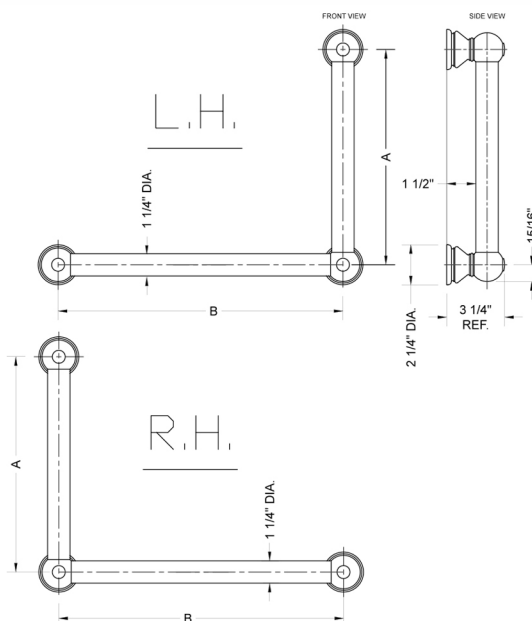

## G30 12H x 32W 90° Right Hand Grab Bar

Model #: **G30-12H-32W-RH-**

### FEATURES:

- Structurally engineered 90° angle
- ADA compliant when properly installed
- Horizontal section can be used as towel bar
- Style options to complement all collections
- Optional handshower sliders can be added to either bar only upon initial order
- All grab bars can be custom sized. Contact JACLO for pricing & availability
- Grab bars over 32" require middle post
- Grab bars 24" or longer are NOT AVAILABLE in PG or SG. For large quantity orders, please contact [hospitality@jaclo.com](mailto:hospitality@jaclo.com)

### SPECIFICATION DRAWING:

BRASS LUXURY GRAB BAR			
PART. #	DESCRIPTION	A H	B W
G30-12H-12W	CENTER TO CENTER	12"	12"
G30-12H-16W	CENTER TO CENTER	12"	16"
G30-12H-24W	CENTER TO CENTER	12"	24"
G30-12H-32W	CENTER TO CENTER	12"	32"
G30-16H-12W	CENTER TO CENTER	16"	12"
G30-16H-16W	CENTER TO CENTER	16"	16"
G30-16H-24W	CENTER TO CENTER	16"	24"
G30-16H-32W	CENTER TO CENTER	16"	32"
G30-24H-12W	CENTER TO CENTER	24"	12"
G30-24H-16W	CENTER TO CENTER	24"	16"
G30-24H-24W	CENTER TO CENTER	24"	24"
G30-24H-32W	CENTER TO CENTER	24"	32"
G30-32H-12W	CENTER TO CENTER	32"	12"
G30-32H-16W	CENTER TO CENTER	32"	16"
G30-32H-24W	CENTER TO CENTER	32"	24"
G30-32H-32W	CENTER TO CENTER	32"	32"