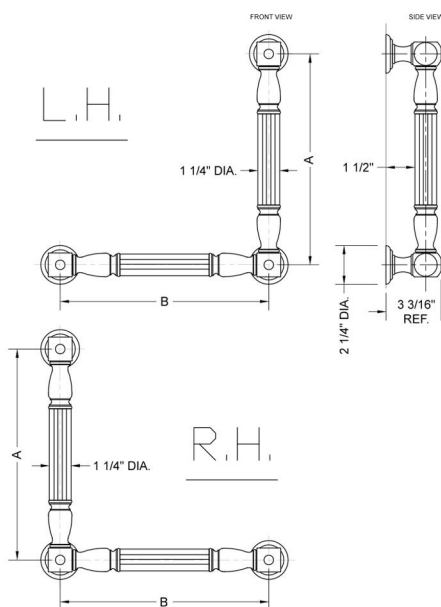

G21 12H x 24W 90° Left Hand Grab Bar

Model #: **G21-12H-24W-LH-**

FEATURES:

- Structurally engineered 90° angle
- ADA compliant when properly installed
- Horizontal section can be used as towel bar
- Style options to complement all collections
- Optional handshower sliders can be added to either bar only upon initial order
- All grab bars can be custom sized. Contact JACLO for pricing & availability
- Grab bars over 32" require middle post
- Grab bars 24" or longer are NOT AVAILABLE in PG or SG. For large quantity orders, please contact hospitality@jaclo.com

SPECIFICATION DRAWING:

BRASS LUXURY GRAB BAR			
PART. #	DESCRIPTION	A H	B W
G21-12H-12W	CENTER TO CENTER	12"	12"
G21-12H-16W	CENTER TO CENTER	12"	16"
G21-12H-24W	CENTER TO CENTER	12"	24"
G21-12H-32W	CENTER TO CENTER	12"	32"
G21-16H-12W	CENTER TO CENTER	16"	12"
G21-16H-16W	CENTER TO CENTER	16"	16"
G21-16H-24W	CENTER TO CENTER	16"	24"
G21-16H-32W	CENTER TO CENTER	16"	32"
G21-24H-12W	CENTER TO CENTER	24"	12"
G21-24H-16W	CENTER TO CENTER	24"	16"
G21-24H-24W	CENTER TO CENTER	24"	24"
G21-24H-32W	CENTER TO CENTER	24"	32"
G21-32H-12W	CENTER TO CENTER	32"	12"
G21-32H-16W	CENTER TO CENTER	32"	16"
G21-32H-24W	CENTER TO CENTER	32"	24"
G21-32H-32W	CENTER TO CENTER	32"	32"