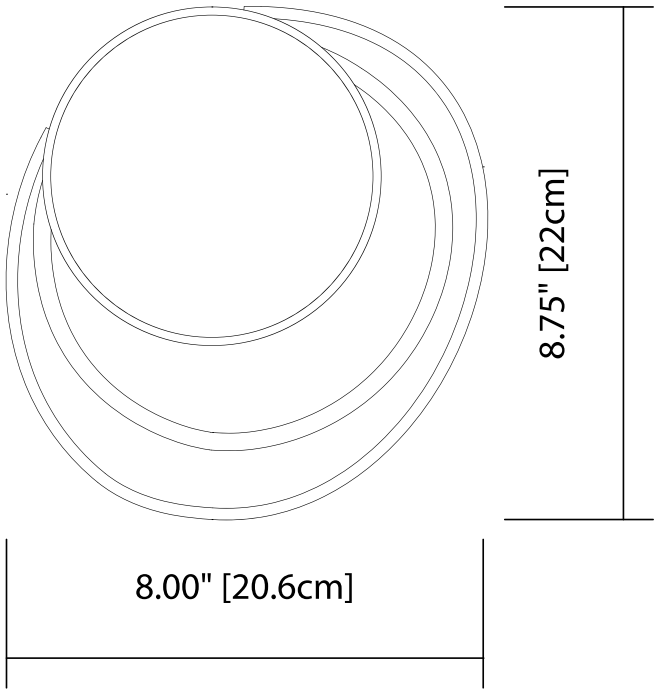

PROJECT: _____

FIXTURE TYPE: _____

LOCATION: _____

CONTACT/PHONE: _____

Model #	83515
Collection	Novella™
Finish	Chrome
Shade/ Diffuser	Etched Glass and Etched Acrylic Diffuser
FIXTURE: Length/Dia. Width/Ext. Height	8 in. [20.6cm] 4 in. [10cm] 8.75 in. [22cm]
Maximum Hanging Height	
Light Source/ Bulb Info.	4.8W + 2.8W = 7.6W
Included?	Integrated
Driver/ Transformer	Dimmable, Class 2 Driver
Input	110-130VAC, 50/60 Hz, .15A
Dimmable	Yes
Color	3200K
Lumens	657.2
Notes:	

4.00" [10cm]