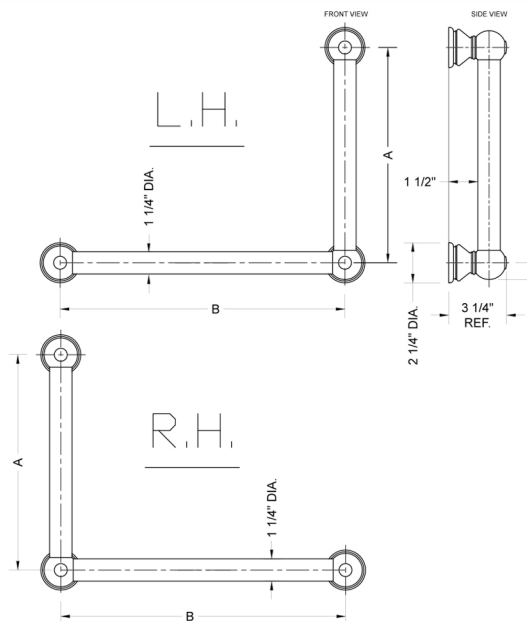

G30 12H x 24W 90° Left Hand Grab Bar

Model #: G30-12H-24W-LH-

FEATURES:

- Structurally engineered 90° angle
- ADA compliant when properly installed
- Horizontal section can be used as towel bar
- Style options to complement all collections
- Optional handshower sliders can be added to either bar only upon initial order
- All grab bars can be custom sized. Contact JACLO for pricing & availability
- Grab bars over 32" require middle post
- Grab bars 24" or longer are NOT AVAILABLE in PG or SG. For large quantity orders, please contact hospitality@jaclo.com

SPECIFICATION DRAWING:

BRASS LUXURY GRAB BAR			
PART. #	DESCRIPTION	A H	B W
G30-12H-12W	CENTER TO CENTER	12"	12"
G30-12H-16W	CENTER TO CENTER	12"	16"
G30-12H-24W	CENTER TO CENTER	12"	24"
G30-12H-32W	CENTER TO CENTER	12"	32"
G30-16H-12W	CENTER TO CENTER	16"	12"
G30-16H-16W	CENTER TO CENTER	16"	16"
G30-16H-24W	CENTER TO CENTER	16"	24"
G30-16H-32W	CENTER TO CENTER	16"	32"
G30-24H-12W	CENTER TO CENTER	24"	12"
G30-24H-16W	CENTER TO CENTER	24"	16"
G30-24H-24W	CENTER TO CENTER	24"	24"
G30-24H-32W	CENTER TO CENTER	24"	32"
G30-32H-12W	CENTER TO CENTER	32"	12"
G30-32H-16W	CENTER TO CENTER	32"	16"
G30-32H-24W	CENTER TO CENTER	32"	24"
G30-32H-32W	CENTER TO CENTER	32"	32"