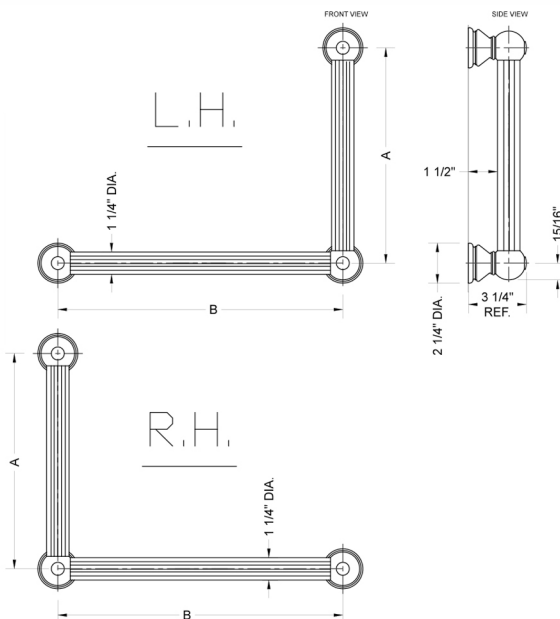

G33 12H x 24W 90° Left Hand Grab Bar

Model #: **G33-12H-24W-LH-**

FEATURES:

- Structurally engineered 90° angle
- ADA compliant when properly installed
- Horizontal section can be used as towel bar
- Style options to complement all collections
- Optional handshower sliders can be added to either bar only upon initial order
- All grab bars can be custom sized. Contact JACLO for pricing & availability
- Grab bars over 32" require middle post
- Grab bars 24" or longer are NOT AVAILABLE in PG or SG. For large quantity orders, please contact hospitality@jaclo.com

SPECIFICATION DRAWING:

BRASS LUXURY GRAB BAR			
PART. #	DESCRIPTION	A H	B W
G33-12H-12W	CENTER TO CENTER	12"	12"
G33-12H-16W	CENTER TO CENTER	12"	16"
G33-12H-24W	CENTER TO CENTER	12"	24"
G33-12H-32W	CENTER TO CENTER	12"	32"
G33-16H-12W	CENTER TO CENTER	16"	12"
G33-16H-16W	CENTER TO CENTER	16"	16"
G33-16H-24W	CENTER TO CENTER	16"	24"
G33-16H-32W	CENTER TO CENTER	16"	32"
G33-24H-12W	CENTER TO CENTER	24"	12"
G33-24H-16W	CENTER TO CENTER	24"	16"
G33-24H-24W	CENTER TO CENTER	24"	24"
G33-24H-32W	CENTER TO CENTER	24"	32"
G33-32H-12W	CENTER TO CENTER	32"	12"
G33-32H-16W	CENTER TO CENTER	32"	16"
G33-32H-24W	CENTER TO CENTER	32"	24"
G33-32H-32W	CENTER TO CENTER	32"	32"