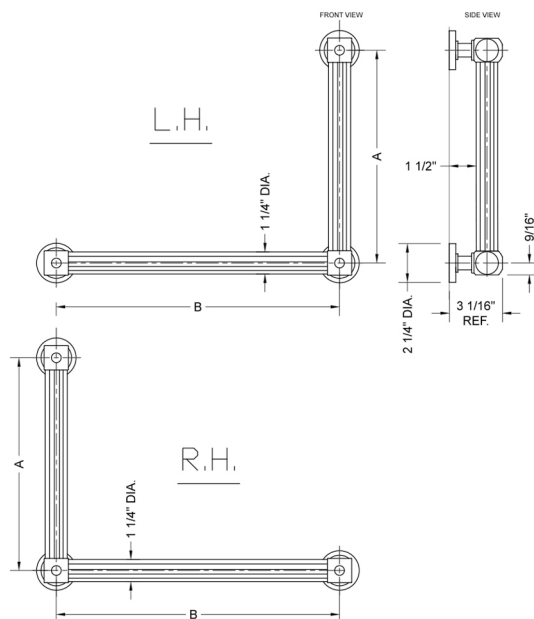

G71 12H x 16W 90° Right Hand Grab Bar

Model #: G71-12H-16W-RH-

FEATURES:

- Structurally engineered 90° angle
- ADA compliant when properly installed
- Horizontal section can be used as towel bar
- Style options to complement all collections
- Optional handshower sliders can be added to either bar only upon initial order
- All grab bars can be custom sized. Contact JACLO for pricing & availability
- Grab bars over 32" require middle post
- Grab bars 24" or longer are NOT AVAILABLE in PG or SG. For large quantity orders, please contact hospitality@jaclo.com

SPECIFICATION DRAWING:

BRASS LUXURY GRAB BAR			
PART. #	DESCRIPTION	A H	B W
G71-12H-12W	CENTER TO CENTER	12"	12"
G71-12H-16W	CENTER TO CENTER	12"	16"
G71-12H-24W	CENTER TO CENTER	12"	24"
G71-12H-32W	CENTER TO CENTER	12"	32"
G71-16H-12W	CENTER TO CENTER	16"	12"
G71-16H-16W	CENTER TO CENTER	16"	16"
G71-16H-24W	CENTER TO CENTER	16"	24"
G71-16H-32W	CENTER TO CENTER	16"	32"
G71-24H-12W	CENTER TO CENTER	24"	12"
G71-24H-16W	CENTER TO CENTER	24"	16"
G71-24H-24W	CENTER TO CENTER	24"	24"
G71-24H-32W	CENTER TO CENTER	24"	32"
G71-32H-12W	CENTER TO CENTER	32"	12"
G71-32H-16W	CENTER TO CENTER	32"	16"
G71-32H-24W	CENTER TO CENTER	32"	24"
G71-32H-32W	CENTER TO CENTER	32"	32"