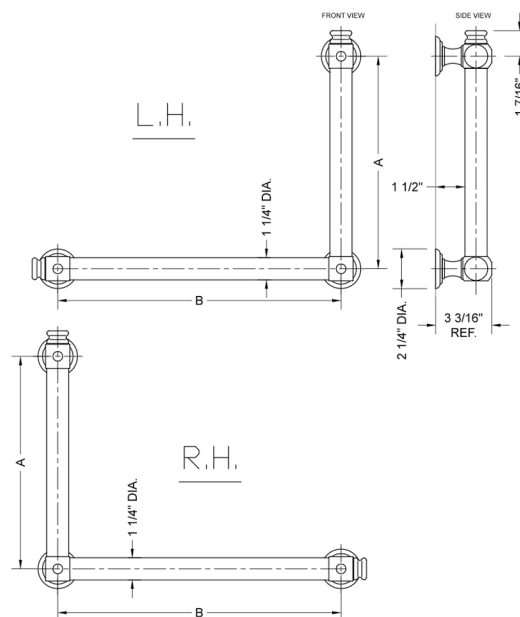

G60 12H x 16W 90° Right Hand Grab Bar

Model #: G60-12H-16W-RH-

FEATURES:

- Structurally engineered 90° angle
- ADA compliant when properly installed
- Horizontal section can be used as towel bar
- Style options to complement all collections
- Optional handshower sliders can be added to either bar only upon initial order
- All grab bars can be custom sized. Contact JACLO for pricing & availability
- Grab bars over 32" require middle post
- Grab bars 24" or longer are NOT AVAILABLE in PG or SG. For large quantity orders, please contact hospitality@jaclo.com

SPECIFICATION DRAWING:

BRASS LUXURY GRAB BAR			
PART. #	DESCRIPTION	A H	B W
G60-12H-12W	CENTER TO CENTER	12"	12"
G60-12H-16W	CENTER TO CENTER	12"	16"
G60-12H-24W	CENTER TO CENTER	12"	24"
G60-12H-32W	CENTER TO CENTER	12"	32"
G60-16H-12W	CENTER TO CENTER	16"	12"
G60-16H-16W	CENTER TO CENTER	16"	16"
G60-16H-24W	CENTER TO CENTER	16"	24"
G60-16H-32W	CENTER TO CENTER	16"	32"
G60-24H-12W	CENTER TO CENTER	24"	12"
G60-24H-16W	CENTER TO CENTER	24"	16"
G60-24H-24W	CENTER TO CENTER	24"	24"
G60-24H-32W	CENTER TO CENTER	24"	32"
G60-32H-12W	CENTER TO CENTER	32"	12"
G60-32H-16W	CENTER TO CENTER	32"	16"
G60-32H-24W	CENTER TO CENTER	32"	24"
G60-32H-32W	CENTER TO CENTER	32"	32"