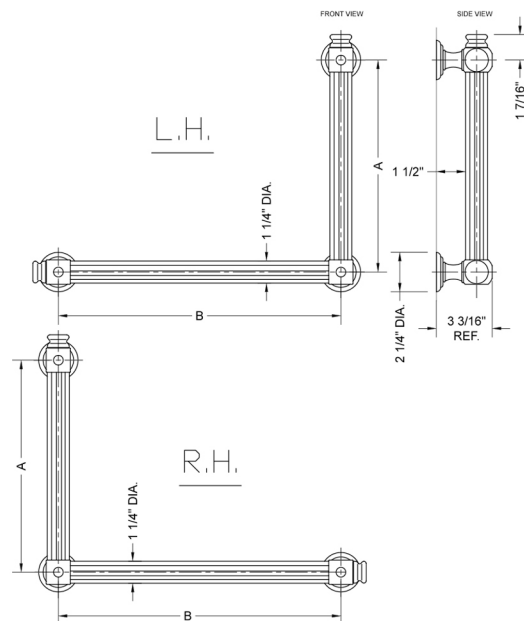

G61 12H x 16W 90° Right Hand Grab Bar

Model #: G61-12H-16W-RH-

FEATURES:

- Structurally engineered 90° angle
- ADA compliant when properly installed
- Horizontal section can be used as towel bar
- Style options to complement all collections
- Optional handshower sliders can be added to either bar only upon initial order
- All grab bars can be custom sized. Contact JACLO for pricing & availability
- Grab bars over 32" require middle post
- Grab bars 24" or longer are NOT AVAILABLE in PG or SG. For large quantity orders, please contact hospitality@jaclo.com

SPECIFICATION DRAWING:

BRASS LUXURY GRAB BAR			
PART. #	DESCRIPTION	A H	B W
G61-12H-12W	CENTER TO CENTER	12"	12"
G61-12H-16W	CENTER TO CENTER	12"	16"
G61-12H-24W	CENTER TO CENTER	12"	24"
G61-12H-32W	CENTER TO CENTER	12"	32"
G61-16H-12W	CENTER TO CENTER	16"	12"
G61-16H-16W	CENTER TO CENTER	16"	16"
G61-16H-24W	CENTER TO CENTER	16"	24"
G61-16H-32W	CENTER TO CENTER	16"	32"
G61-24H-12W	CENTER TO CENTER	24"	12"
G61-24H-16W	CENTER TO CENTER	24"	16"
G61-24H-24W	CENTER TO CENTER	24"	24"
G61-24H-32W	CENTER TO CENTER	24"	32"
G61-32H-12W	CENTER TO CENTER	32"	12"
G61-32H-16W	CENTER TO CENTER	32"	16"
G61-32H-24W	CENTER TO CENTER	32"	24"
G61-32H-32W	CENTER TO CENTER	32"	32"