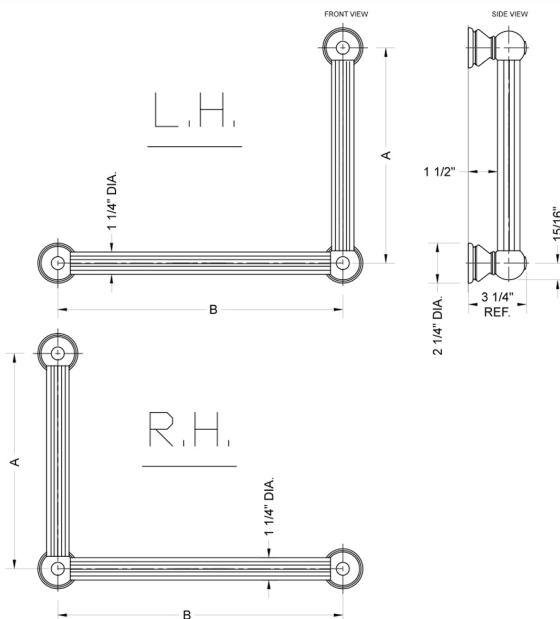

G33 12H x 16W 90° Right Hand Grab Bar

Model #: **G33-12H-16W-RH-**

FEATURES:

- Structurally engineered 90° angle
- ADA compliant when properly installed
- Horizontal section can be used as towel bar
- Style options to complement all collections
- Optional handshower sliders can be added to either bar only upon initial order
- All grab bars can be custom sized. Contact JACLO for pricing & availability
- Grab bars over 32" require middle post
- Grab bars 24" or longer are NOT AVAILABLE in PG or SG. For large quantity orders, please contact hospitality@jaclo.com

SPECIFICATION DRAWING:

BRASS LUXURY GRAB BAR			
PART. #	DESCRIPTION	A H	B W
G33-12H-12W	CENTER TO CENTER	12"	12"
G33-12H-16W	CENTER TO CENTER	12"	16"
G33-12H-24W	CENTER TO CENTER	12"	24"
G33-12H-32W	CENTER TO CENTER	12"	32"
G33-16H-12W	CENTER TO CENTER	16"	12"
G33-16H-16W	CENTER TO CENTER	16"	16"
G33-16H-24W	CENTER TO CENTER	16"	24"
G33-16H-32W	CENTER TO CENTER	16"	32"
G33-24H-12W	CENTER TO CENTER	24"	12"
G33-24H-16W	CENTER TO CENTER	24"	16"
G33-24H-24W	CENTER TO CENTER	24"	24"
G33-24H-32W	CENTER TO CENTER	24"	32"
G33-32H-12W	CENTER TO CENTER	32"	12"
G33-32H-16W	CENTER TO CENTER	32"	16"
G33-32H-24W	CENTER TO CENTER	32"	24"
G33-32H-32W	CENTER TO CENTER	32"	32"