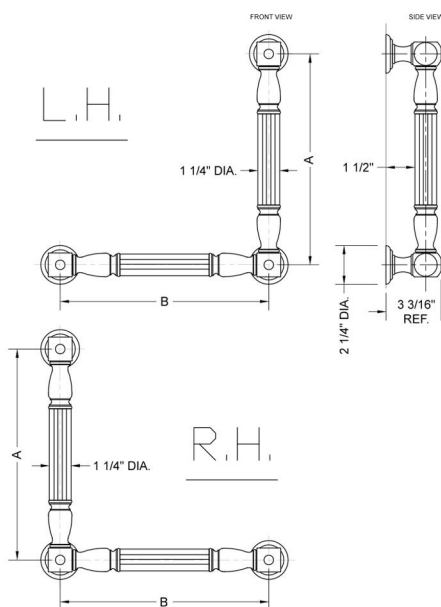

G21 12H x 16W 90° Right Hand Grab Bar

Model #: **G21-12H-16W-RH-**

FEATURES:

- Structurally engineered 90° angle
- ADA compliant when properly installed
- Horizontal section can be used as towel bar
- Style options to complement all collections
- Optional handshower sliders can be added to either bar only upon initial order
- All grab bars can be custom sized. Contact JACLO for pricing & availability
- Grab bars over 32" require middle post
- Grab bars 24" or longer are NOT AVAILABLE in PG or SG. For large quantity orders, please contact hospitality@jaclo.com

SPECIFICATION DRAWING:

BRASS LUXURY GRAB BAR			
PART. #	DESCRIPTION	A H	B W
G21-12H-12W	CENTER TO CENTER	12"	12"
G21-12H-16W	CENTER TO CENTER	12"	16"
G21-12H-24W	CENTER TO CENTER	12"	24"
G21-12H-32W	CENTER TO CENTER	12"	32"
G21-16H-12W	CENTER TO CENTER	16"	12"
G21-16H-16W	CENTER TO CENTER	16"	16"
G21-16H-24W	CENTER TO CENTER	16"	24"
G21-16H-32W	CENTER TO CENTER	16"	32"
G21-24H-12W	CENTER TO CENTER	24"	12"
G21-24H-16W	CENTER TO CENTER	24"	16"
G21-24H-24W	CENTER TO CENTER	24"	24"
G21-24H-32W	CENTER TO CENTER	24"	32"
G21-32H-12W	CENTER TO CENTER	32"	12"
G21-32H-16W	CENTER TO CENTER	32"	16"
G21-32H-24W	CENTER TO CENTER	32"	24"
G21-32H-32W	CENTER TO CENTER	32"	32"