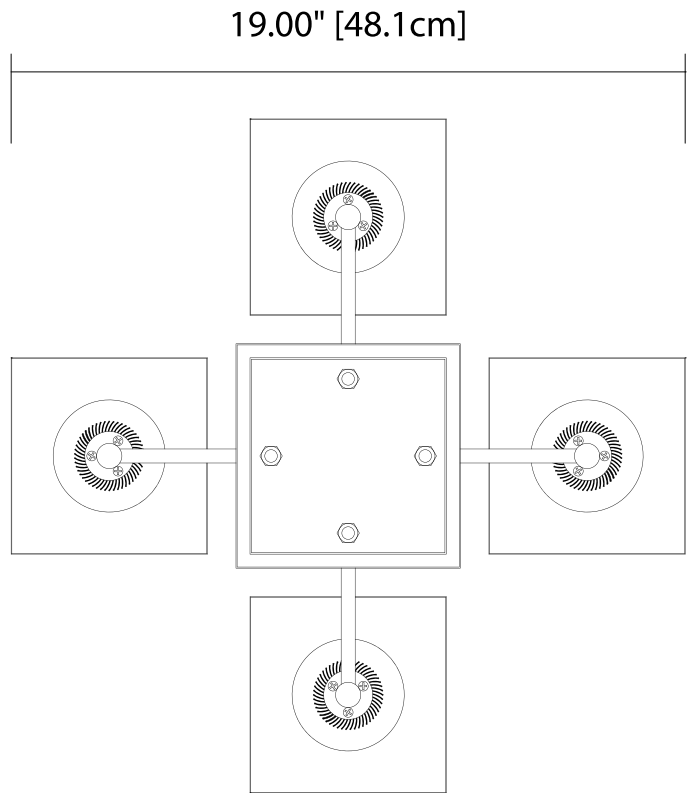

PROJECT: \_\_\_\_\_

FIXTURE TYPE: \_\_\_\_\_

LOCATION: \_\_\_\_\_

CONTACT/PHONE: \_\_\_\_\_

|   |  |
|---|--|
| Model #   | <b>83528</b>                                   |
| Collection                                      | Firosi™  |
| Finish  | Chrome   |
| Shade/<br>Diffuser                              | Clear Glass &<br>Frosted Acrylic               |
| FIXTURE:<br>Length/Dia.<br>Width/Ext.<br>Height | 19" [48.1cm]<br>19" [48.1cm]<br>9.25" [23.6cm] |
| Maximum<br>Hanging<br>Height                    |  |
| Light Source/<br>Bulb Info.                     | 5x( 0.5W x 10) =<br>25W Total                  |
| Included?                                       | Integrated                                     |
| Driver/<br>Transformer                          |  |
| Input   |  |
| Dimmable  | Yes  |
| Color   | 3200K  |
| Lumens  | 1497   |
| Notes:  |  |

19.00" [48.1cm]