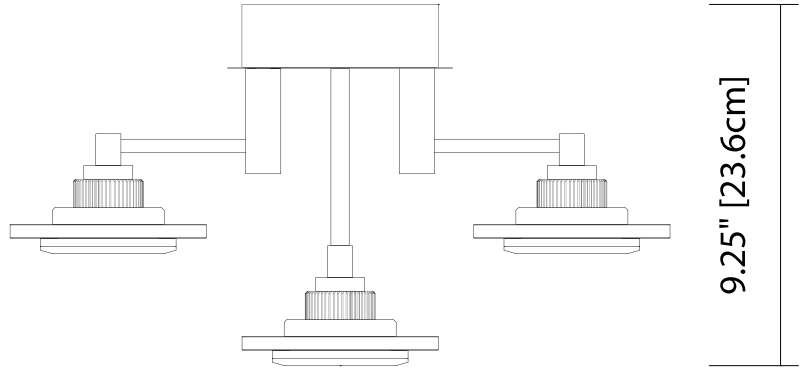

PROJECT: \_\_\_\_\_

FIXTURE TYPE: \_\_\_\_\_

LOCATION: \_\_\_\_\_

CONTACT/PHONE: \_\_\_\_\_

|   |  |
|---|--|
| Model #   | <b>83528</b>                                   |
| Collection                                      | Firosi™  |
| Finish  | Chrome   |
| Shade/<br>Diffuser                              | Clear Glass &<br>Frosted Acrylic               |
| FIXTURE:<br>Length/Dia.<br>Width/Ext.<br>Height | 19" [48.1cm]<br>19" [48.1cm]<br>9.25" [23.6cm] |
| Maximum<br>Hanging<br>Height                    |  |
| Light Source/<br>Bulb Info.                     | 5x( 0.5W x 10) =<br>25W Total                  |
| Included?                                       | Integrated                                     |
| Driver/<br>Transformer                          |  |
| Input   |  |
| Dimmable  | Yes  |
| Color   | 3200K  |
| Lumens  | 1497   |
| Notes:  |  |

19.00" [48.1cm]