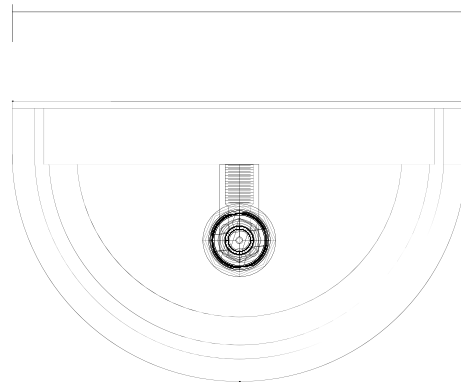

PROJECT: _____

FIXTURE TYPE: _____

LOCATION: _____

CONTACT/PHONE: _____

Model #	83583
Collection	Elauna
Finish	Brushed Nickel
Shade/ Diffuser	
FIXTURE: Length/Dia. Width/Ext. Height	6.25" [50cm] 4" [10cm] 11.75" [30cm]
Maximum Hanging Height	
Light Source/ Bulb Info.	(1) G9 - 40W/120V
Included?	Yes
Driver/ Transformer	
Input	120 VAC
Dimmable	Yes
Color	
Lumens	
Notes:	

11.75" [30cm]

6.25" [16cm]

4.00" [10cm]