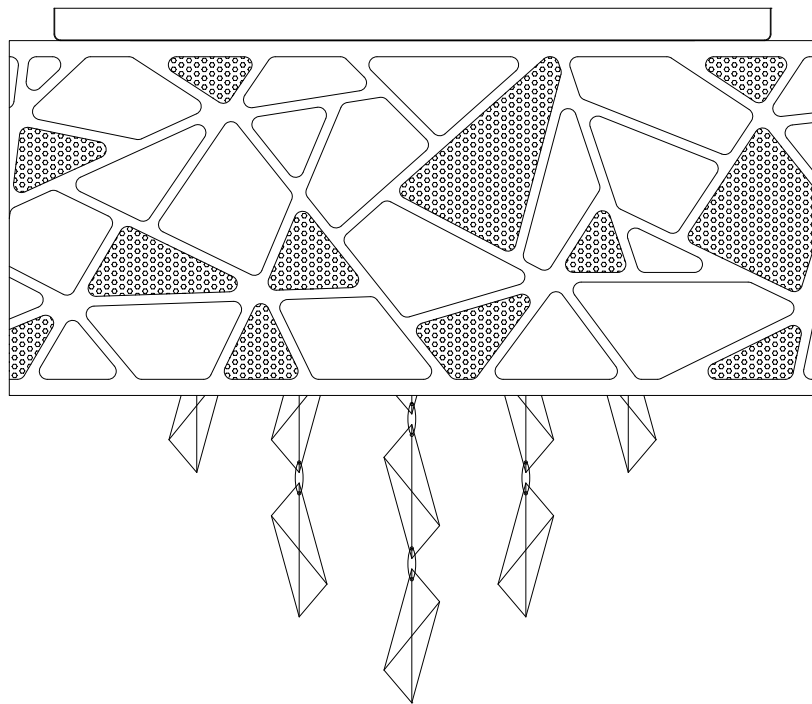

PROJECT: _____

FIXTURE TYPE: _____

LOCATION: _____

CONTACT/PHONE: _____

Model # **83585**

Collection Angelique

Finish Chrome

Shade/
Diffuser

FIXTURE:
Length/Dia. 19.75 in. (50 cm)
Width/Ext. ---
Height 17 in. (43 cm)

Maximum
Hanging
Height

Light Source/
Bulb Info. (5) G9 40W/120V

Included? Yes

Driver/
Transformer

Input

Dimmable Yes

Color

Lumens

Notes:

17.00" [43cm]

19.75" [50cm]