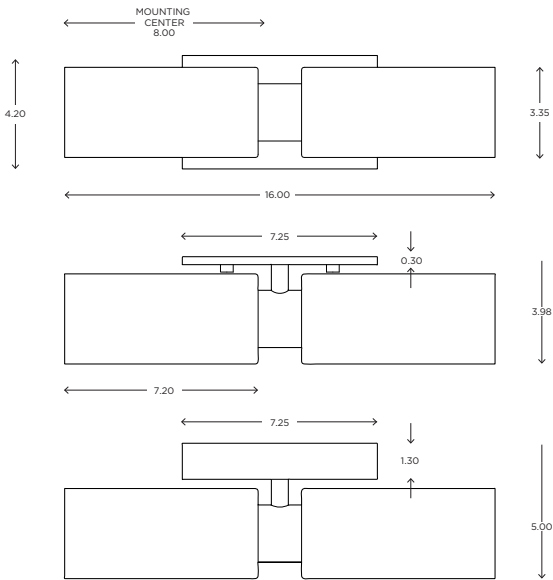

Luxe Duo

ADA | CUSTOM OPTIONS

FL version is not ADA

The Luxe Duo sconce is a compact fixture that packs a punch, perfect for over the cabinet mounting or along side a mirror. Its high light output and small form factor allows mounting over a variety of cabinet widths and is bright enough as the sole light source in smaller spaces.

DIMENSIONS

4.20"H x 16.00"W x 3.98"P

LAMPING / VOLTAGE

- [2] 100W Max Incandescent Medium Base
1250 Lumens, 2700K, 120V, non-dimming
- [2] 26W Fluorescent CFL GX24q-3 Base
1800 Lumens, 3000K, 120V, non-dimming
- [2] 9.5W LED 60W Equiv. Medium Base
800 Lumens, 2700K, 120V, dimming

Fixture can be mounted VERTICALLY or HORIZONTALLY

Est. Weight: 4.78 lbs 

MODEL
LUXE DUO // LUXD

DIMENSIONS

Height: 4.20
Width: 16.00
Projection: 3.98

FIXTURE TYPE

ADA Sconce / A
FL version is not ADA

DIFFUSER