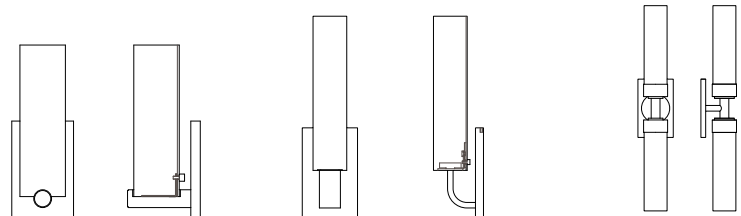

RELATED PRODUCTS

CIRC PENDANT // CIRP

CLIK SCONCE // CLK 1

ADA

REFLEX SCONCE // REF1

ADA

CIRC SCONCE // CIRD

ADA

Ayre Architectural Lighting
14 Bristol Drive, Unit B
South Easton, MA 02375

Tel 508.205.0545
Toll Free 877.722.AYRE
Fax 508.205.0548

ayrelight.com