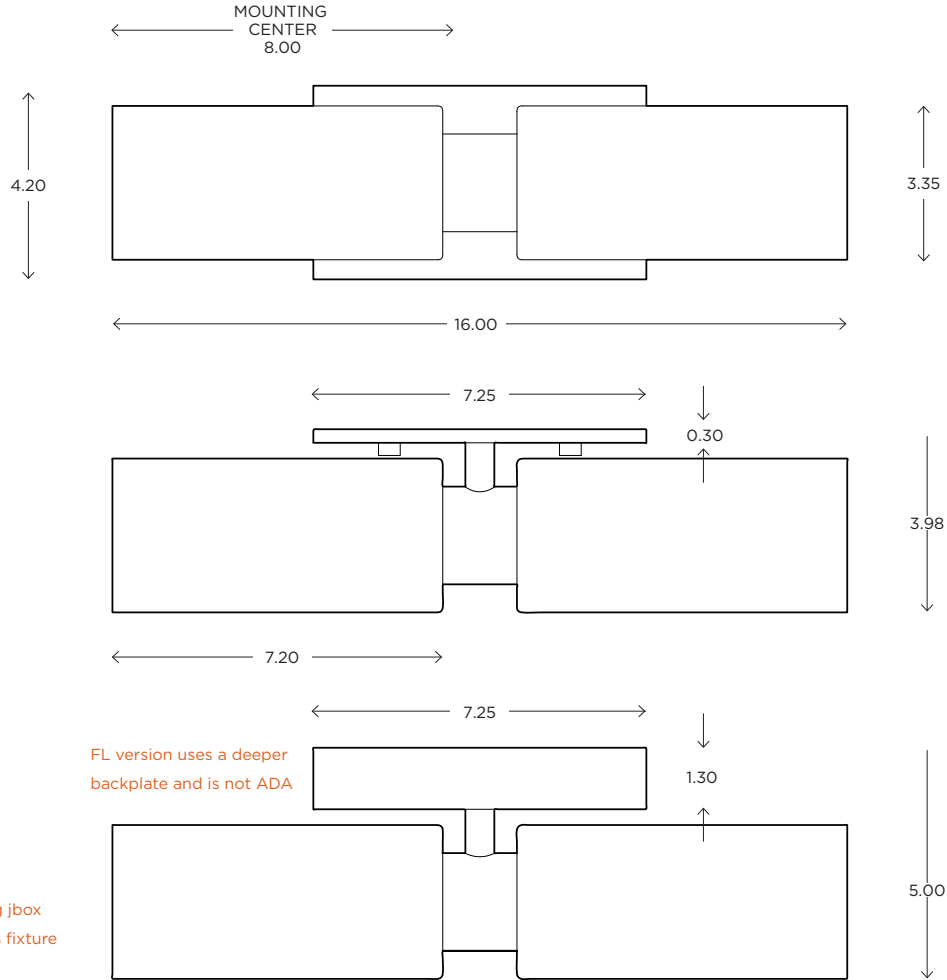

DIMENSIONS

4.20"H x 16.00"W x 3.98"P

LAMPING / VOLTAGE

- [2] 100W Max Incandescent Medium Base
1250 Lumens, 2700K, 120V, non-dimming
- [2] 26W Fluorescent CFL GX24q-3 Base
1800 Lumens, 3000K, 120V, non-dimming
- [2] 9.5W LED 60W Equiv. Medium Base
800 Lumens, 2700K, 120V, dimming

Tel 508.205.0545
Toll Free 877.722.AYRE
Fax 508.205.0548

ayrelight.com

Luxe Duo

ADA | CUSTOM OPTIONS

*Requires standard single gang jbox installed in same orientation as fixture

Refer to the instructions for correct j-box placement and installation requirements.

Fixture can be mounted VERTICALLY or HORIZONTALLY

Est. Weight: 4.78 lbs 

MODEL
LUXE DUO // LUXD

DIMENSIONS

Height: 4.20
Width: 16.00
Projection: 3.98

FIXTURE TYPE

ADA Sconce / A
FL version is not ADA

DIFFUSER