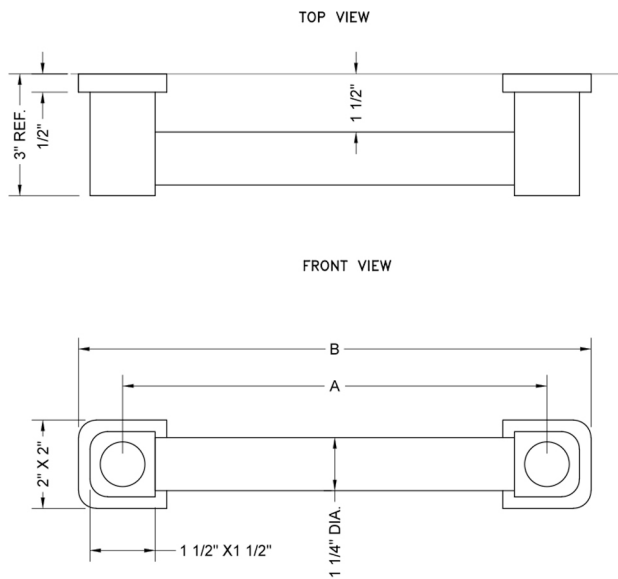

48" G80 Straight Grab Bar

Model #: G80-48-

FEATURES:

- ADA compliant when properly installed
- All brass construction, fully polished & plated
- *NOTE: GRAB BARS OVER 32" REQUIRE A MIDDLE POST
- All grab bars can be custom sized. Contact JACLO for pricing & availability
- Optional handshower sliders and toilet paper/wash cloth holders can be added only upon initial order. Must be factory installed
- Grab bars 24" or longer are NOT AVAILABLE in PG or SG. For large quantity orders, please contact hospitality@jaclo.com

SPECIFICATION DRAWING:

CONTEMPO LUXURY GRAB BAR 1 1/4"			
PART. #	SPECIFICS	A	B
G80-12-XXX	12" C TO C	12"	14"
G80-16-XXX	16" C TO C	16"	18"
G80-18-XXX	18" C TO C	18"	20"
G80-24-XXX	24" C TO C	24"	26"
G80-32-XXX	32" C TO C	32"	34"
G80-36-XXX	36" C TO C	36"	38"
G80-42-XXX	42" C TO C	42"	44"
G80-48-XXX	48" C TO C	48"	50"