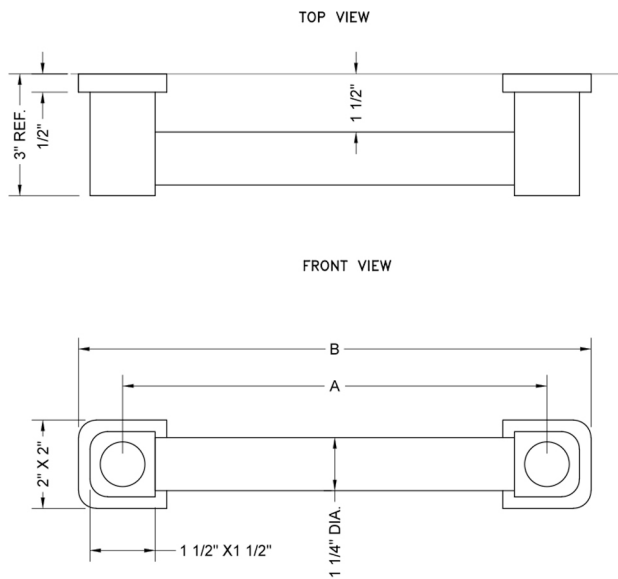

24" G80 Straight Grab Bar

Model #: G80-24-

FEATURES:

- ADA compliant when properly installed
- All brass construction, fully polished & plated
- *NOTE: GRAB BARS OVER 32" REQUIRE A MIDDLE POST
- All grab bars can be custom sized. Contact JACLO for pricing & availability
- Optional handshower sliders and toilet paper/wash cloth holders can be added only upon initial order. Must be factory installed
- Grab bars 24" or longer are NOT AVAILABLE in PG or SG. For large quantity orders, please contact hospitality@jaclo.com

SPECIFICATION DRAWING:

CONTEMPO LUXURY GRAB BAR 1 1/4"			
PART. #	SPECIFICS	A	B
G80-12-XXX	12" C TO C	12"	14"
G80-16-XXX	16" C TO C	16"	18"
G80-18-XXX	18" C TO C	18"	20"
G80-24-XXX	24" C TO C	24"	26"
G80-32-XXX	32" C TO C	32"	34"
G80-36-XXX	36" C TO C	36"	38"
G80-42-XXX	42" C TO C	42"	44"
G80-48-XXX	48" C TO C	48"	50"