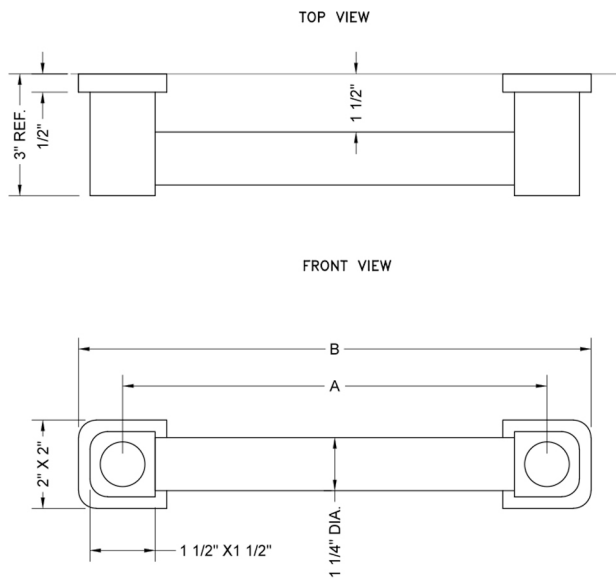

18" G80 Straight Grab Bar

Model #: G80-18-

FEATURES:

- ADA compliant when properly installed
- All brass construction, fully polished & plated
- *NOTE: GRAB BARS OVER 32" REQUIRE A MIDDLE POST
- All grab bars can be custom sized. Contact JACLO for pricing & availability
- Optional handshower sliders and toilet paper/wash cloth holders can be added only upon initial order. Must be factory installed
- Grab bars 24" or longer are NOT AVAILABLE in PG or SG. For large quantity orders, please contact hospitality@jaclo.com

SPECIFICATION DRAWING:

CONTEMPO LUXURY GRAB BAR 1 1/4"			
PART. #	SPECIFICS	A	B
G80-12-XXX	12" C TO C	12"	14"
G80-16-XXX	16" C TO C	16"	18"
G80-18-XXX	18" C TO C	18"	20"
G80-24-XXX	24" C TO C	24"	26"
G80-32-XXX	32" C TO C	32"	34"
G80-36-XXX	36" C TO C	36"	38"
G80-42-XXX	42" C TO C	42"	44"
G80-48-XXX	48" C TO C	48"	50"