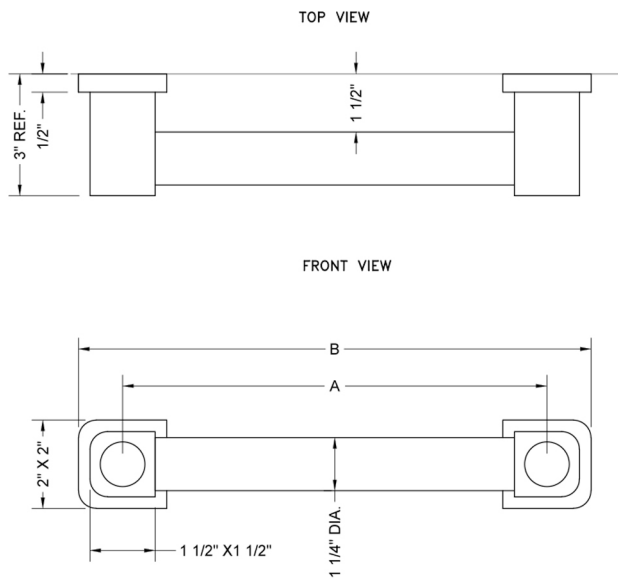

16" G80 Straight Grab Bar

Model #: G80-16-

FEATURES:

- ADA compliant when properly installed
- All brass construction, fully polished & plated
- *NOTE: GRAB BARS OVER 32" REQUIRE A MIDDLE POST
- All grab bars can be custom sized. Contact JACLO for pricing & availability
- Optional handshower sliders and toilet paper/wash cloth holders can be added only upon initial order. Must be factory installed
- Grab bars 24" or longer are NOT AVAILABLE in PG or SG. For large quantity orders, please contact hospitality@jaclo.com

SPECIFICATION DRAWING:

CONTEMPO LUXURY GRAB BAR 1 1/4"			
PART. #	SPECIFICS	A	B
G80-12-XXX	12" C TO C	12"	14"
G80-16-XXX	16" C TO C	16"	18"
G80-18-XXX	18" C TO C	18"	20"
G80-24-XXX	24" C TO C	24"	26"
G80-32-XXX	32" C TO C	32"	34"
G80-36-XXX	36" C TO C	36"	38"
G80-42-XXX	42" C TO C	42"	44"
G80-48-XXX	48" C TO C	48"	50"