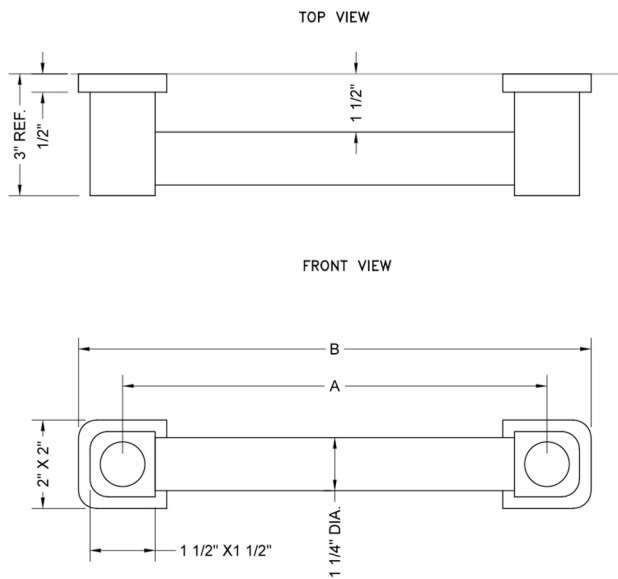

12" G80 Straight Grab Bar

Model #: G80-12-

FEATURES:

- ADA compliant when properly installed
- All brass construction, fully polished & plated
- *NOTE: GRAB BARS OVER 32" REQUIRE A MIDDLE POST
- All grab bars can be custom sized. Contact JACLO for pricing & availability
- Optional handshower sliders and toilet paper/wash cloth holders can be added only upon initial order. Must be factory installed
- Grab bars 24" or longer are NOT AVAILABLE in PG or SG. For large quantity orders, please contact hospitality@jaclo.com

SPECIFICATION DRAWING:

CONTEMPO LUXURY GRAB BAR 1 1/4"			
PART. #	SPECIFICS	A	B
G80-12-XXX	12" C TO C	12"	14"
G80-16-XXX	16" C TO C	16"	18"
G80-18-XXX	18" C TO C	18"	20"
G80-24-XXX	24" C TO C	24"	26"
G80-32-XXX	32" C TO C	32"	34"
G80-36-XXX	36" C TO C	36"	38"
G80-42-XXX	42" C TO C	42"	44"
G80-48-XXX	48" C TO C	48"	50"