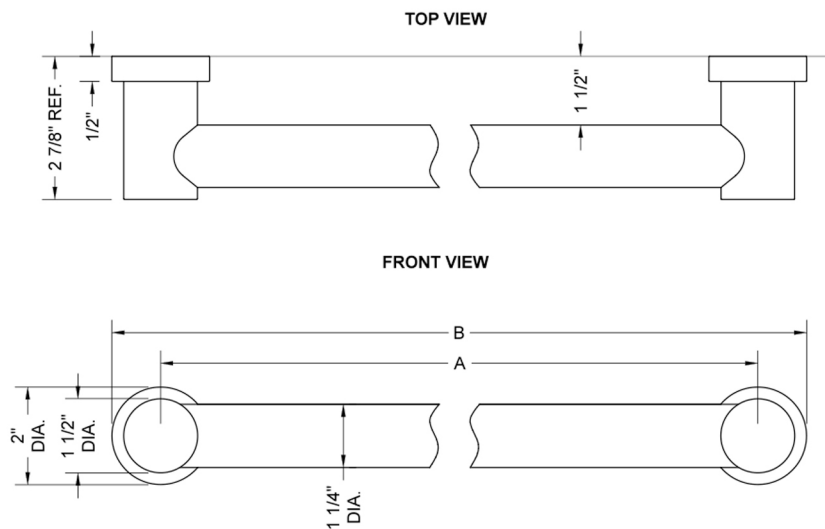

48" G40 Straight Grab Bar

Model #: G40-48-

FEATURES:

- ADA compliant when properly installed
- All brass construction, fully polished & plated
- Style to complement Contempo collection
- All grab bars can be custom sized. Contact JACLO for pricing & availability
- Optional handshower sliders and toilet paper/wash cloth holders can be added only upon initial order - must be factory installed
- Grab bars 24" or longer are NOT AVAILABLE in PG or SG. For large quantity orders, please contact hospitality@jaclo.com

SPECIFICATION DRAWING:

BRASS LUXURY GRAB BARS			
PART. #	DESCRIPTION	A	B
G40-12-XX	12" GRAB BAR	12"	14"
G40-16-XX	16" GRAB BAR	16"	18"
G40-18-XX	18" GRAB BAR	18"	20"
G40-24-XX	24" GRAB BAR	24"	26"
G40-32-XX	32" GRAB BAR	32"	34"
G40-36-XX	36" GRAB BAR	36"	38"
G40-42-XX	42" GRAB BAR	42"	44"
G40-48-XX	48" GRAB BAR	48"	50"