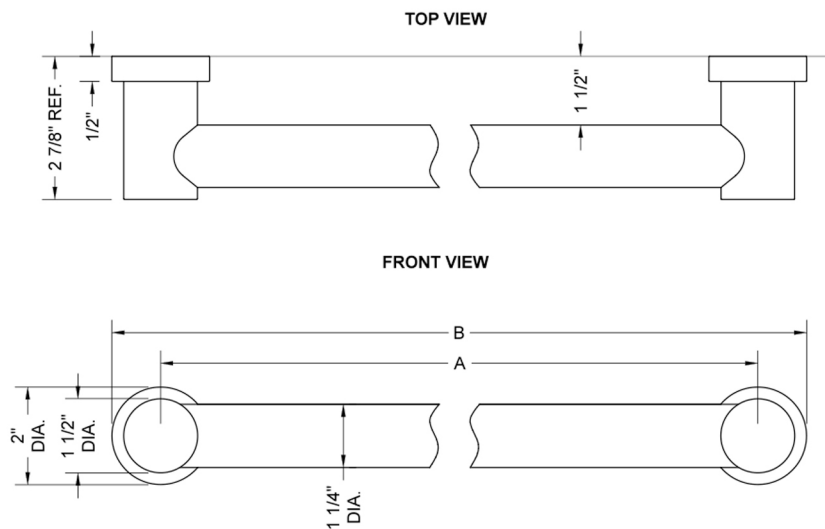

36" G40 Straight Grab Bar

Model #: G40-36-

FEATURES:

- ADA compliant when properly installed
- All brass construction, fully polished & plated
- Style to complement Contempo collection
- All grab bars can be custom sized. Contact JACLO for pricing & availability
- Optional handshower sliders and toilet paper/wash cloth holders can be added only upon initial order - must be factory installed
- Grab bars 24" or longer are NOT AVAILABLE in PG or SG. For large quantity orders, please contact hospitality@jaclo.com

SPECIFICATION DRAWING:

BRASS LUXURY GRAB BARS			
PART. #	DESCRIPTION	A	B
G40-12-XX	12" GRAB BAR	12"	14"
G40-16-XX	16" GRAB BAR	16"	18"
G40-18-XX	18" GRAB BAR	18"	20"
G40-24-XX	24" GRAB BAR	24"	26"
G40-32-XX	32" GRAB BAR	32"	34"
G40-36-XX	36" GRAB BAR	36"	38"
G40-42-XX	42" GRAB BAR	42"	44"
G40-48-XX	48" GRAB BAR	48"	50"