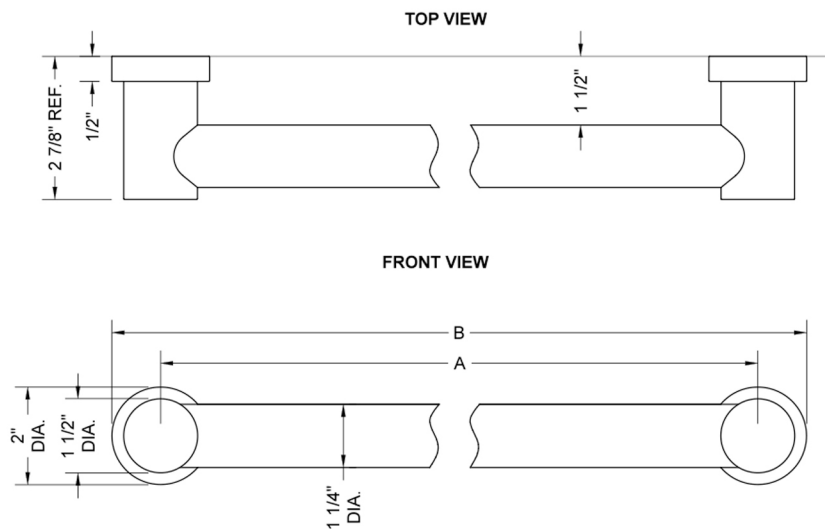

24" G40 Straight Grab Bar

Model #: G40-24-

FEATURES:

- ADA compliant when properly installed
- All brass construction, fully polished & plated
- Style to complement Contempo collection
- All grab bars can be custom sized. Contact JACLO for pricing & availability
- Optional handshower sliders and toilet paper/wash cloth holders can be added only upon initial order - must be factory installed
- Grab bars 24" or longer are NOT AVAILABLE in PG or SG. For large quantity orders, please contact hospitality@jaclo.com

SPECIFICATION DRAWING:

BRASS LUXURY GRAB BARS			
PART. #	DESCRIPTION	A	B
G40-12-XX	12" GRAB BAR	12"	14"
G40-16-XX	16" GRAB BAR	16"	18"
G40-18-XX	18" GRAB BAR	18"	20"
G40-24-XX	24" GRAB BAR	24"	26"
G40-32-XX	32" GRAB BAR	32"	34"
G40-36-XX	36" GRAB BAR	36"	38"
G40-42-XX	42" GRAB BAR	42"	44"
G40-48-XX	48" GRAB BAR	48"	50"